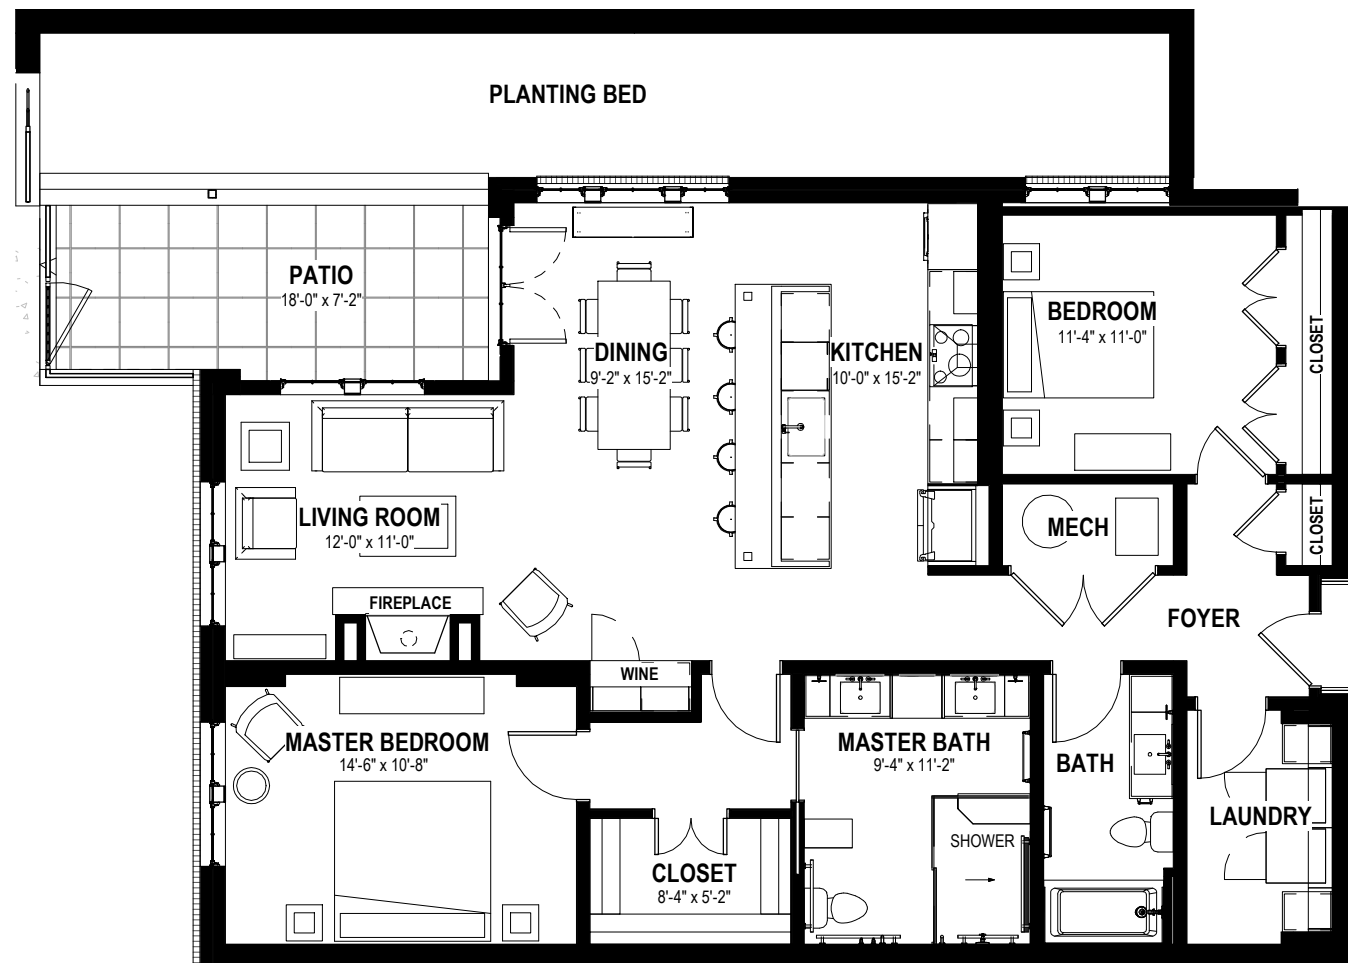

Dakota 101
1,425 SF
2 Bed, 2 Bath

THE ACADEMY AT MAPLETON HILL 2023

85% Refundable Membership: \$1,430,000
2024 Monthly Dues: \$9,475
One Time Second Person Membership: \$50,000
Second Person Monthly Membership: \$800

* Prices are subject to change. Floor plans are approximate.