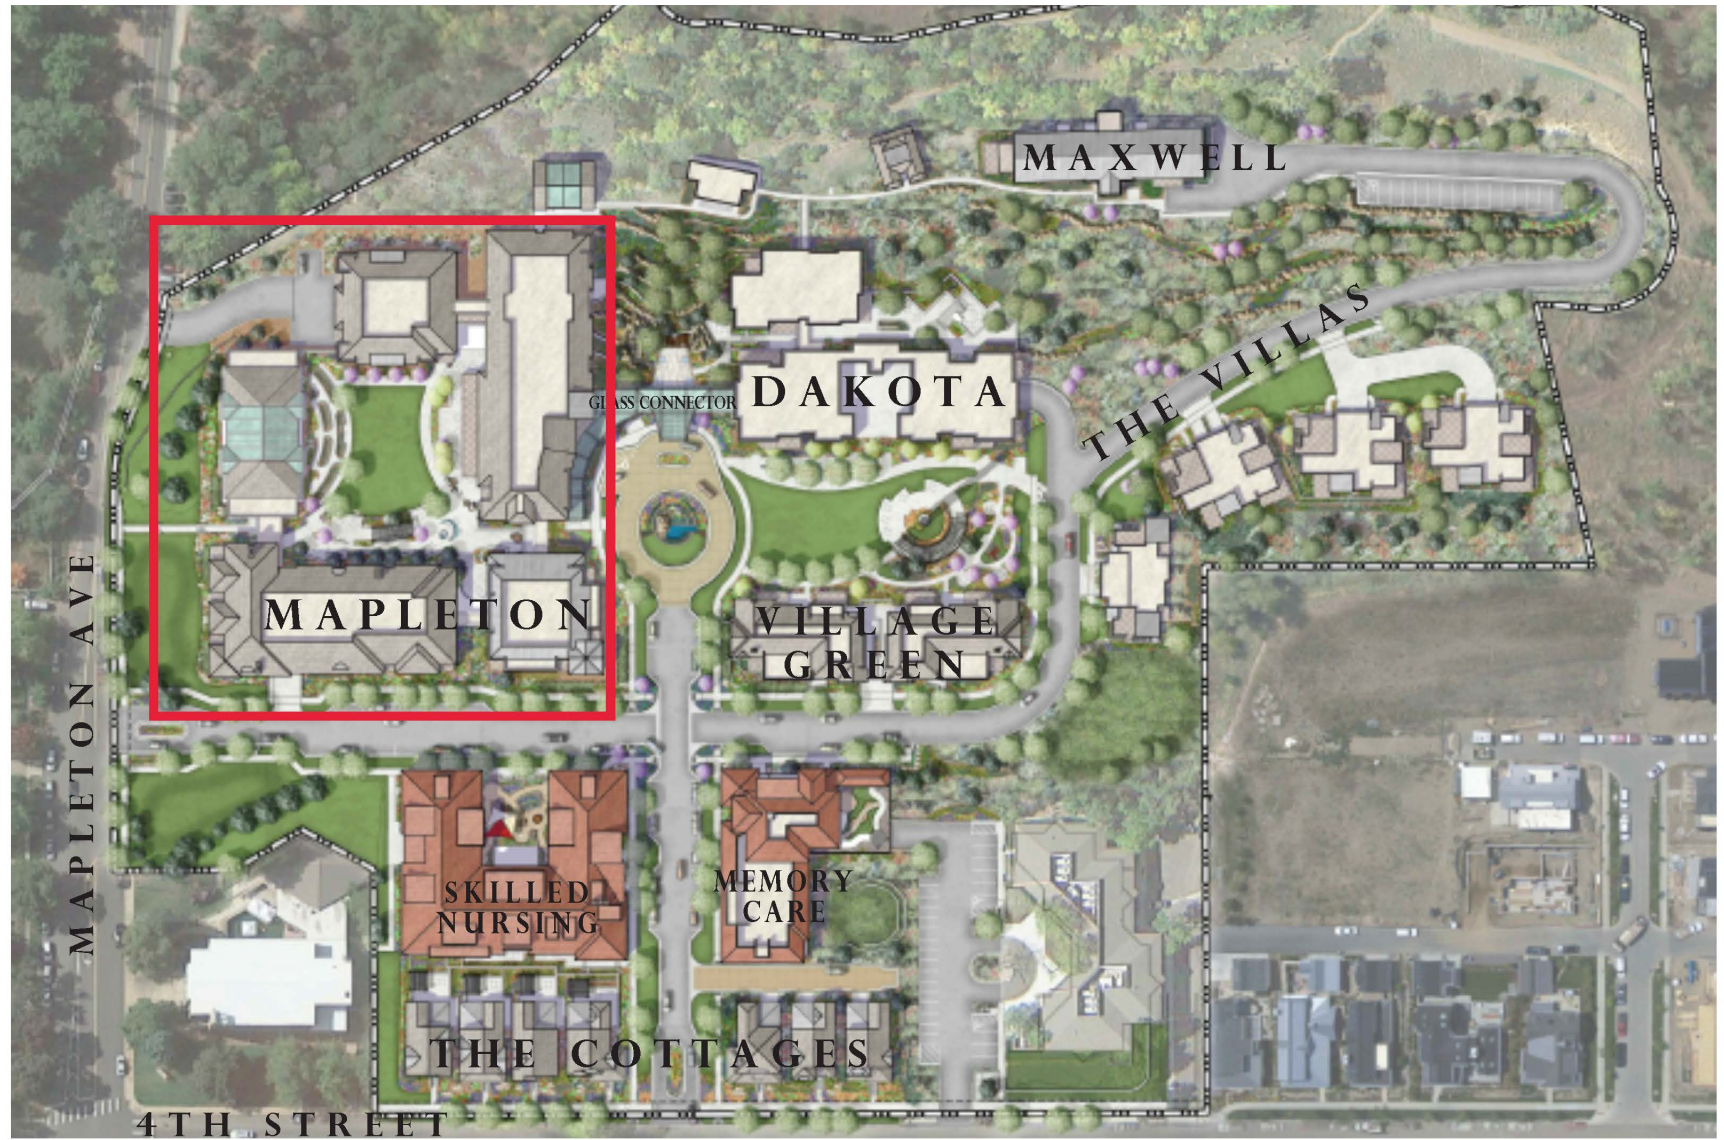

# Mapleton 315

1,270 SF

2 Bed, 2 Bath

THE ACADEMY AT MAPLETON HILL 2023

85% Refundable Membership: \$1,545,000  
2024 Monthly Dues: \$9,447  
One Time Second Person Membership: \$50,000  
Second Person Monthly Membership: \$800

\* Prices are subject to change. Floor plans are approximate.