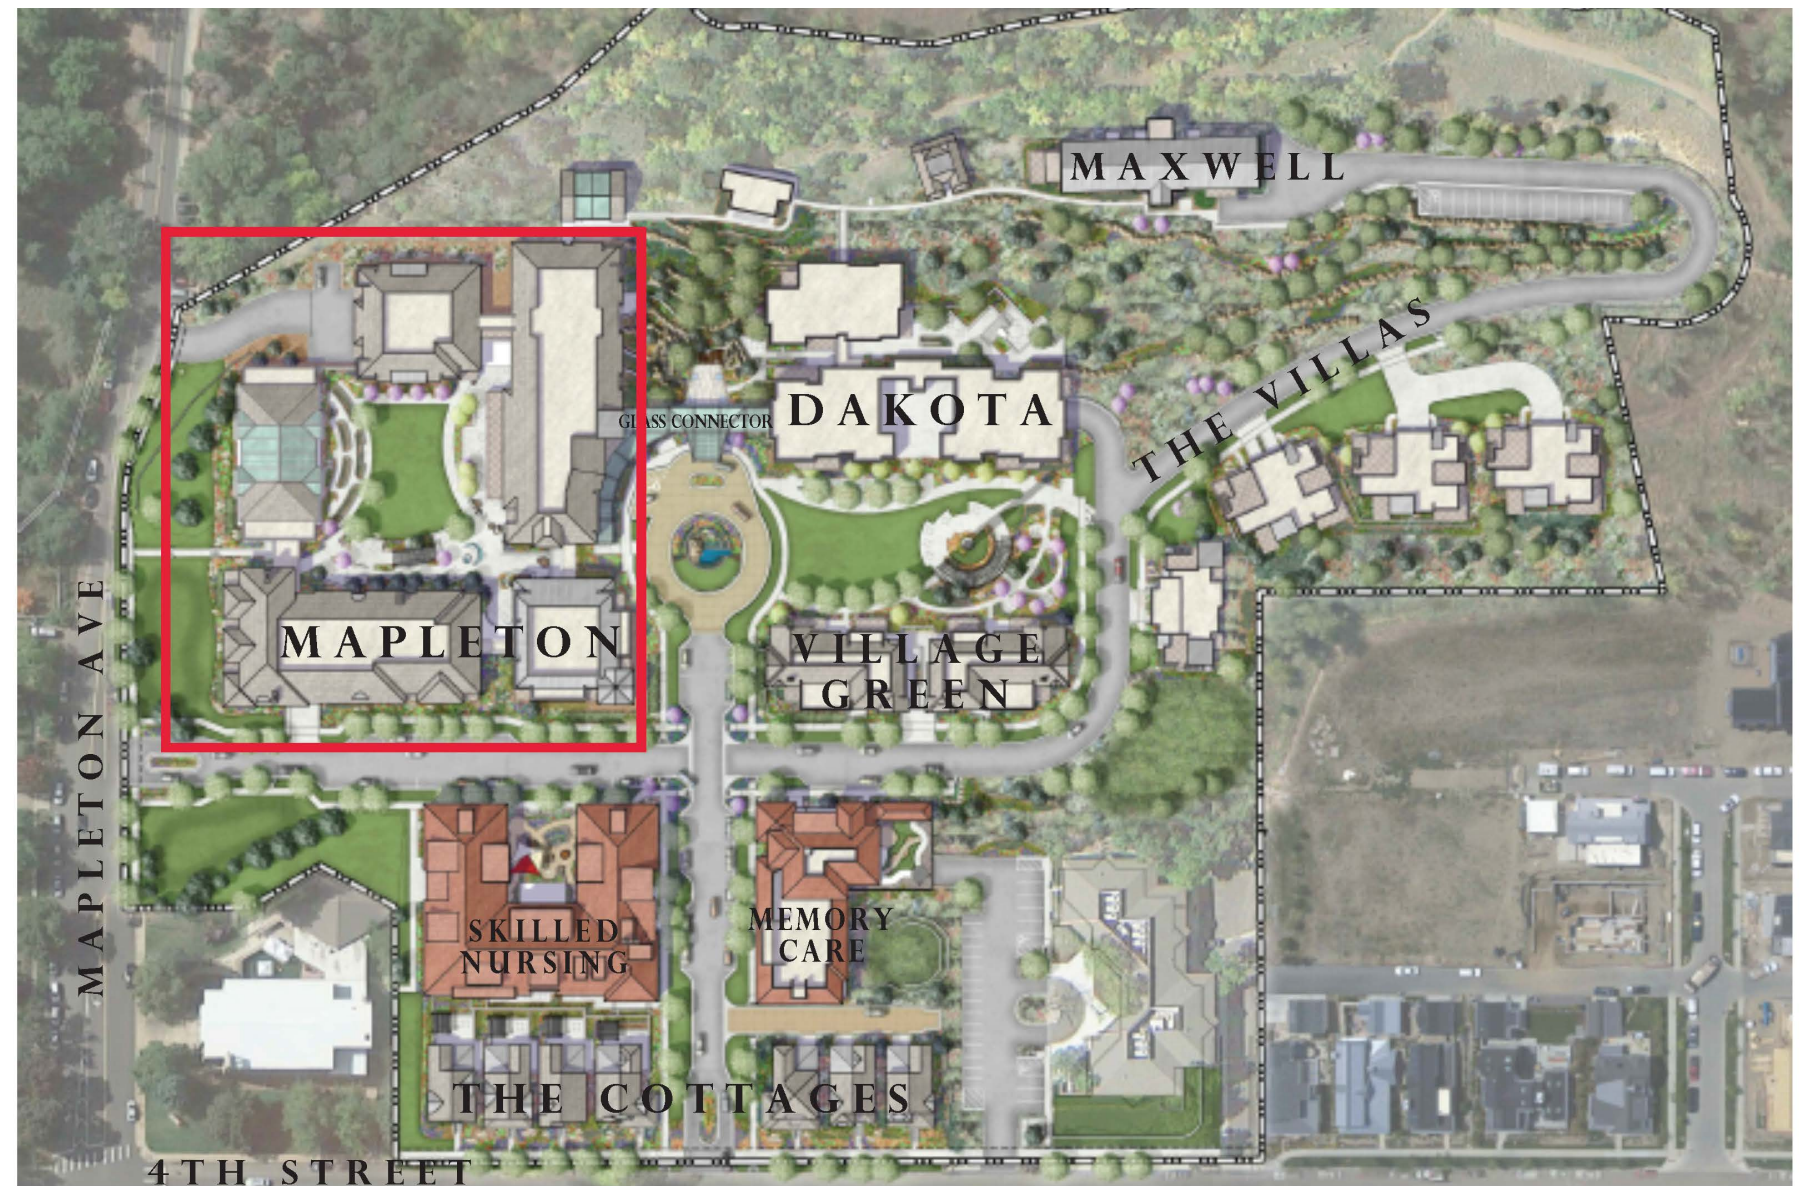

# Mapleton 314

1,165 SF

2 Bed, 2 Bath

THE ACADEMY AT MAPLETON HILL 2023

85% Refundable Membership: \$1,440,000

2024 Monthly Dues: \$9,398

One Time Second Person Membership: \$50,000

Second Person Monthly Membership: \$800

\* Prices are subject to change. Floor plans are approximate.