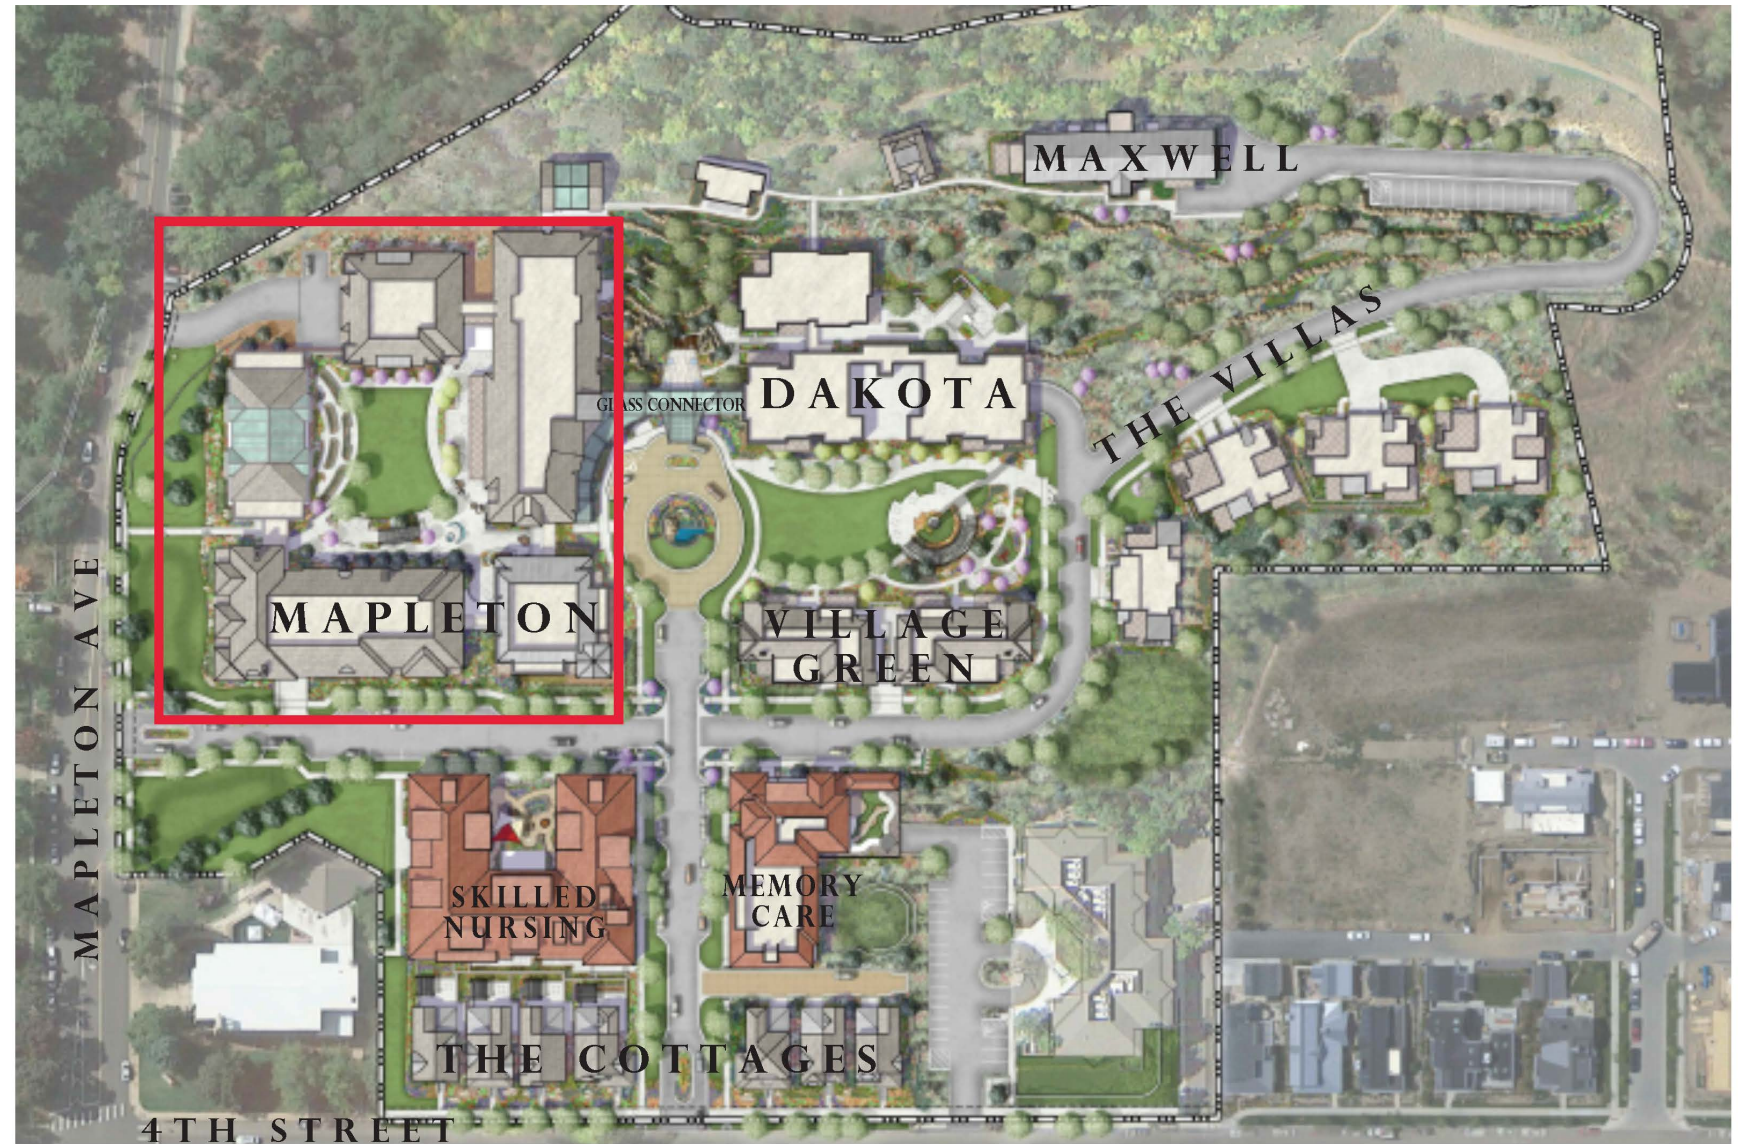

# Mapleton 309

1,270 SF

2 Bed, 2 Bath

THE ACADEMY AT MAPLETON HILL 2023

85% Refundable Membership: \$1,550,000

2024 Monthly Dues: \$9,501

One Time Second Person Membership: \$50,000

Second Person Monthly Membership: \$800

\* Prices are subject to change. Floor plans are approximate.

THIRD FLOOR