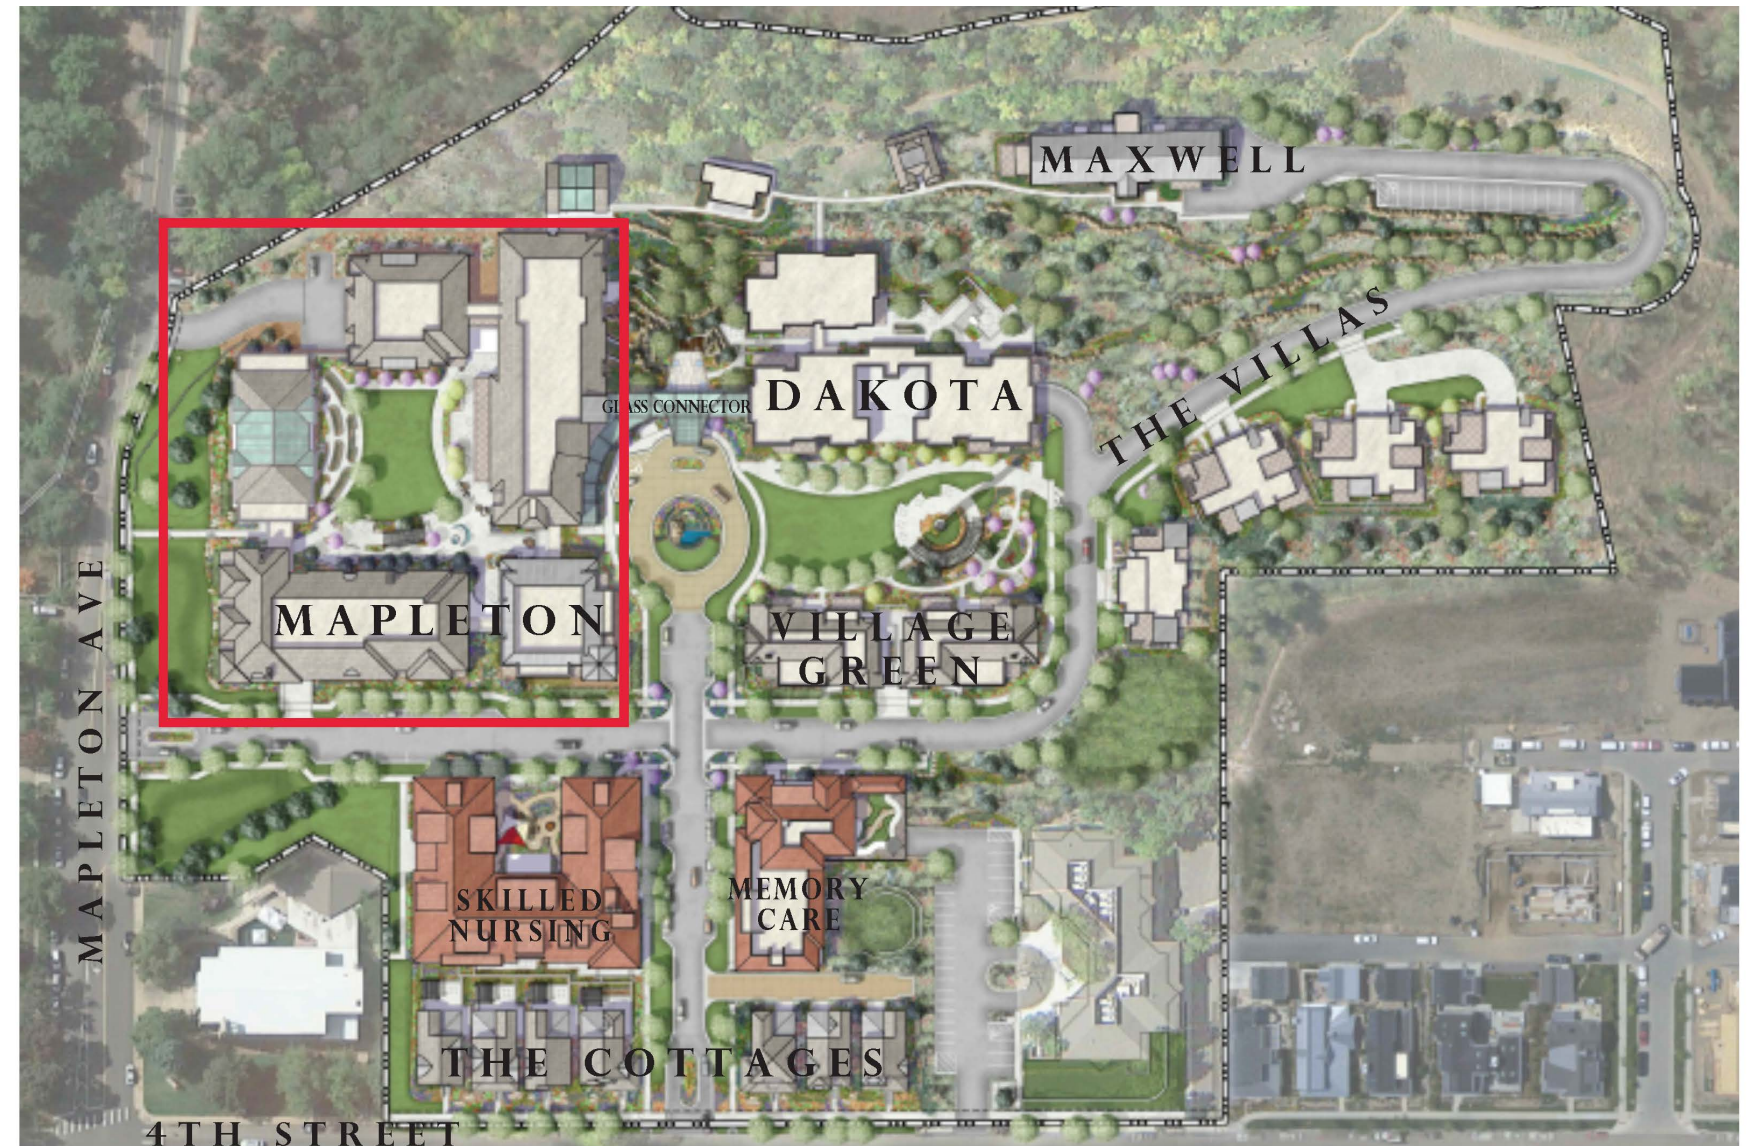

# Mapleton 214

1,165 SF

2 Bed, 2 Bath

THE ACADEMY AT MAPLETON HILL 2023

85% Refundable Membership: \$1,355,000

2024 Monthly Dues: \$9,352

One Time Second Person Membership: \$50,000

Second Person Monthly Membership: \$800

\* Prices are subject to change. Floor plans are approximate.