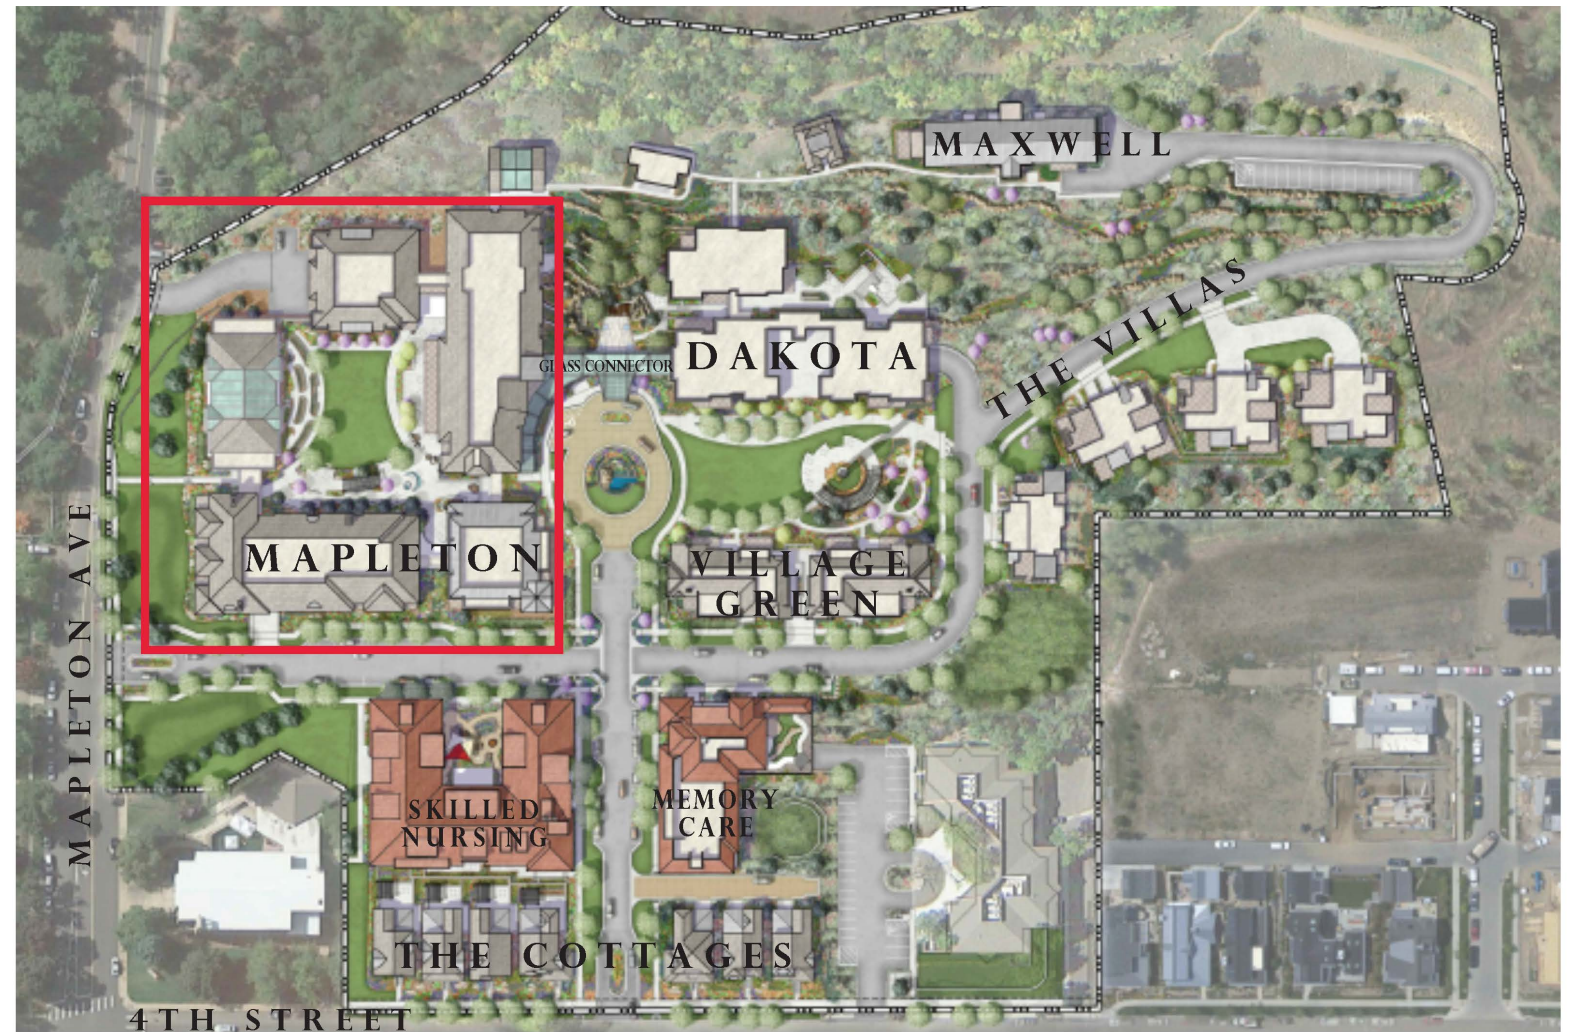

Mapleton 209

1,270 SF

2 Bed, 2 Bath

THE ACADEMY AT MAPLETON HILL 2023

85% Refundable Membership: \$1,455,000

2024 Monthly Dues: \$9,439

One Time Second Person Membership: \$50,000

Second Person Monthly Membership: \$800

* Prices are subject to change. Prices are approximate.