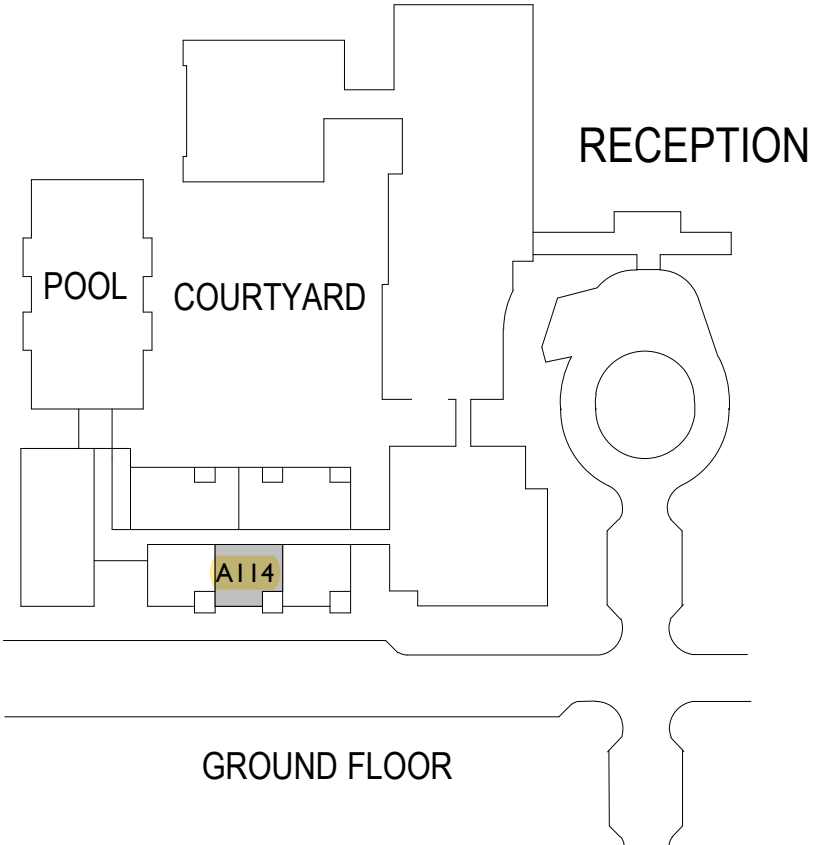

Mapleton 114

1,165 SF

2 Bed, 2 Bath

THE ACADEMY AT MAPLETON HILL 2023

85% Refundable Membership: \$1,295,000
2024 Monthly Dues: \$9,307
One Time 2nd Person Deposit: \$50,000
2nd Person Monthly Membership: \$800

* Prices are subject to change. Floor plans approximate.