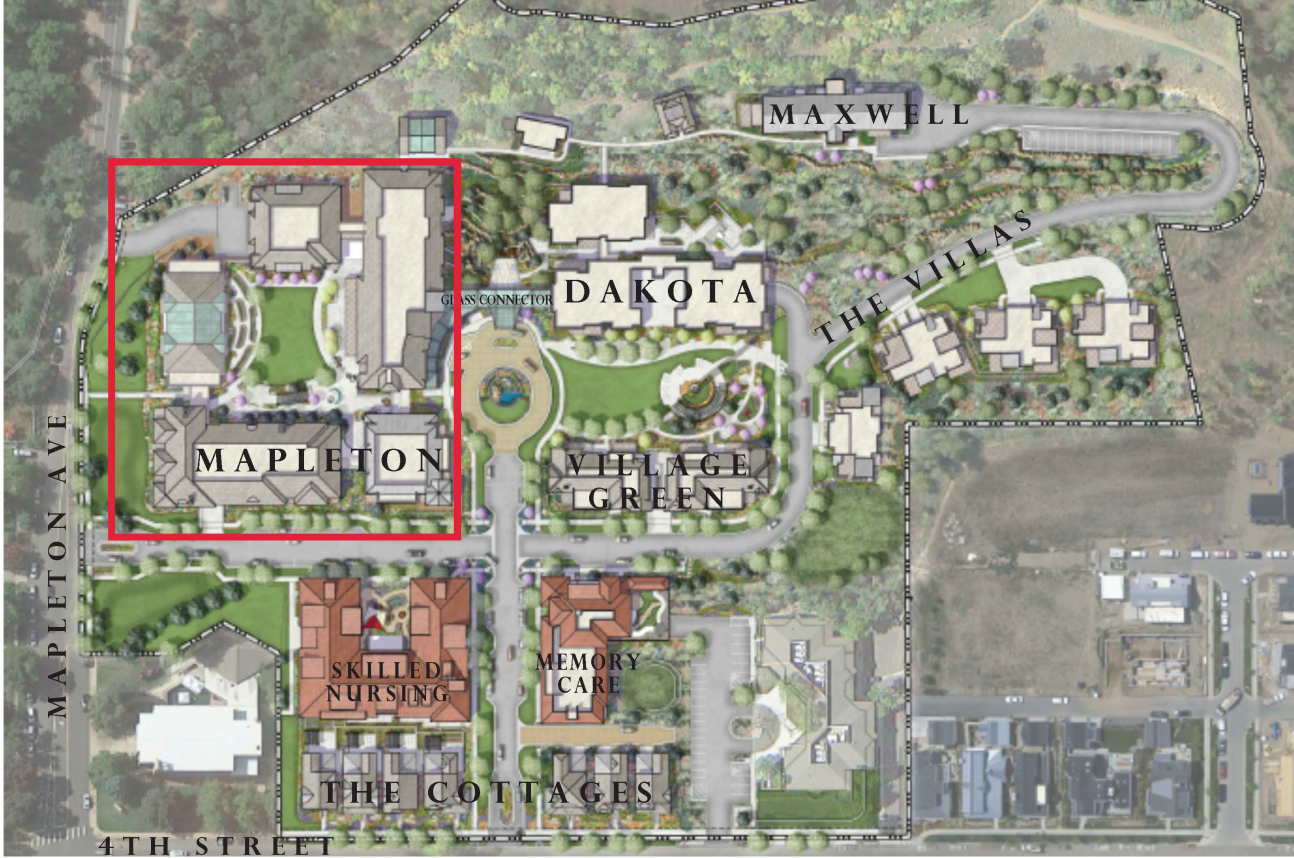

Mapleton 114

1,165 SF

2 Bed, 2 Bath

THE ACADEMY AT MAPLETON HILL 2023

85% Refundable Membership: \$1,295,000
2024 Monthly Dues: \$9,307
One Time 2nd Person Deposit: \$50,000
2nd Person Monthly Membership: \$800

* Prices are subject to change. Floor plans approximate.