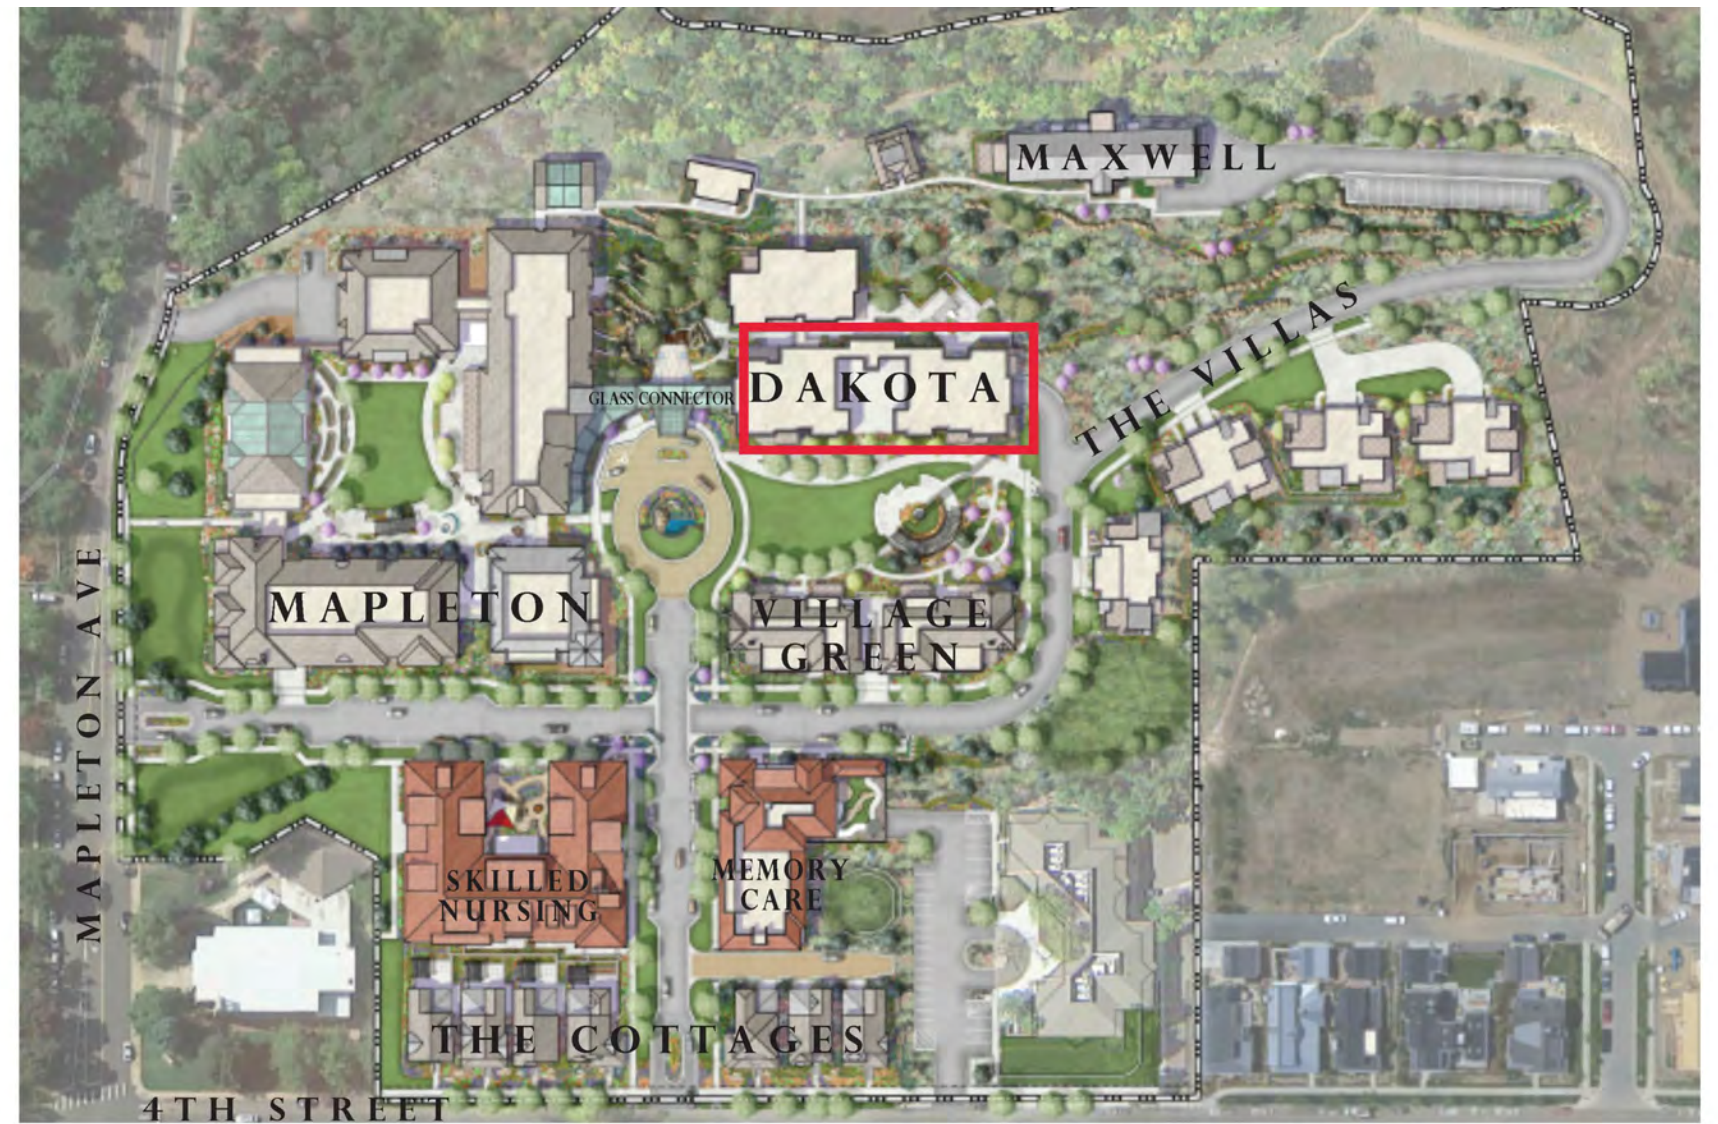

Dakota 205

2,030 SF

2 Bed, 2 Bath, 1 Den

THE ACADEMY AT MAPLETON HILL 2023

85% Refundable Membership: \$2,200,000

2023 Monthly Dues: \$9,671

One Time Second Person Membership: \$50,000

Second Person Monthly Membership: \$800

LEVEL 2