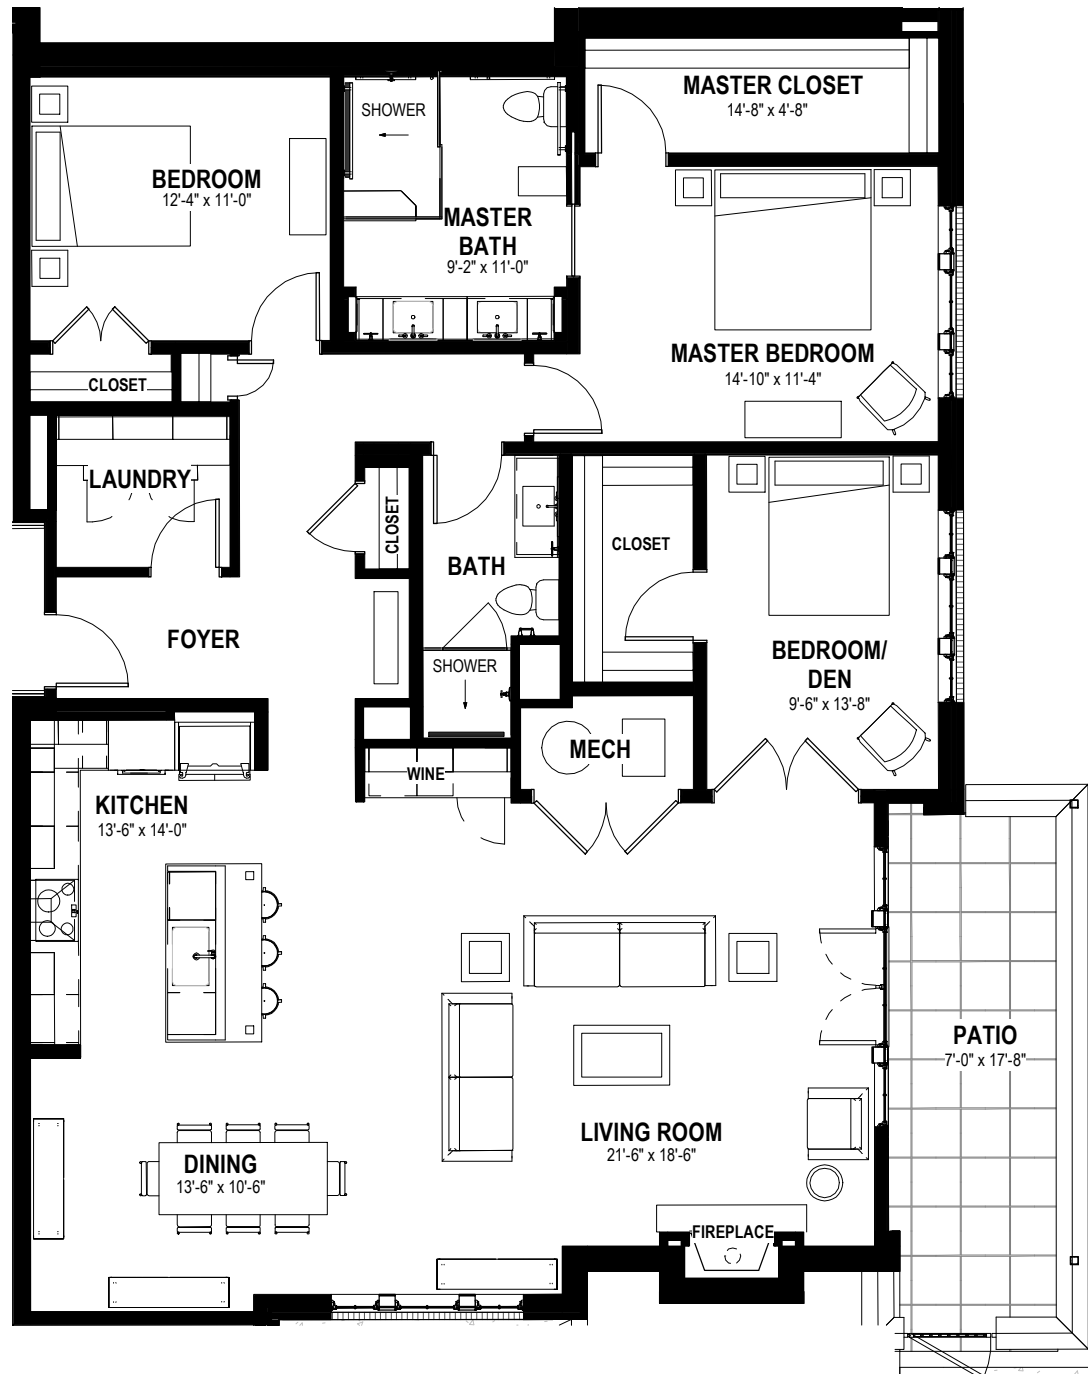

Dakota 205

2,030 SF

2 Bed, 2 Bath, 1 Den

THE ACADEMY AT MAPLETON HILL 2023

85% Refundable Membership: \$2,200,000

2023 Monthly Dues: \$9,671

One Time Second Person Membership: \$50,000

Second Person Monthly Membership: \$800

LEVEL 2