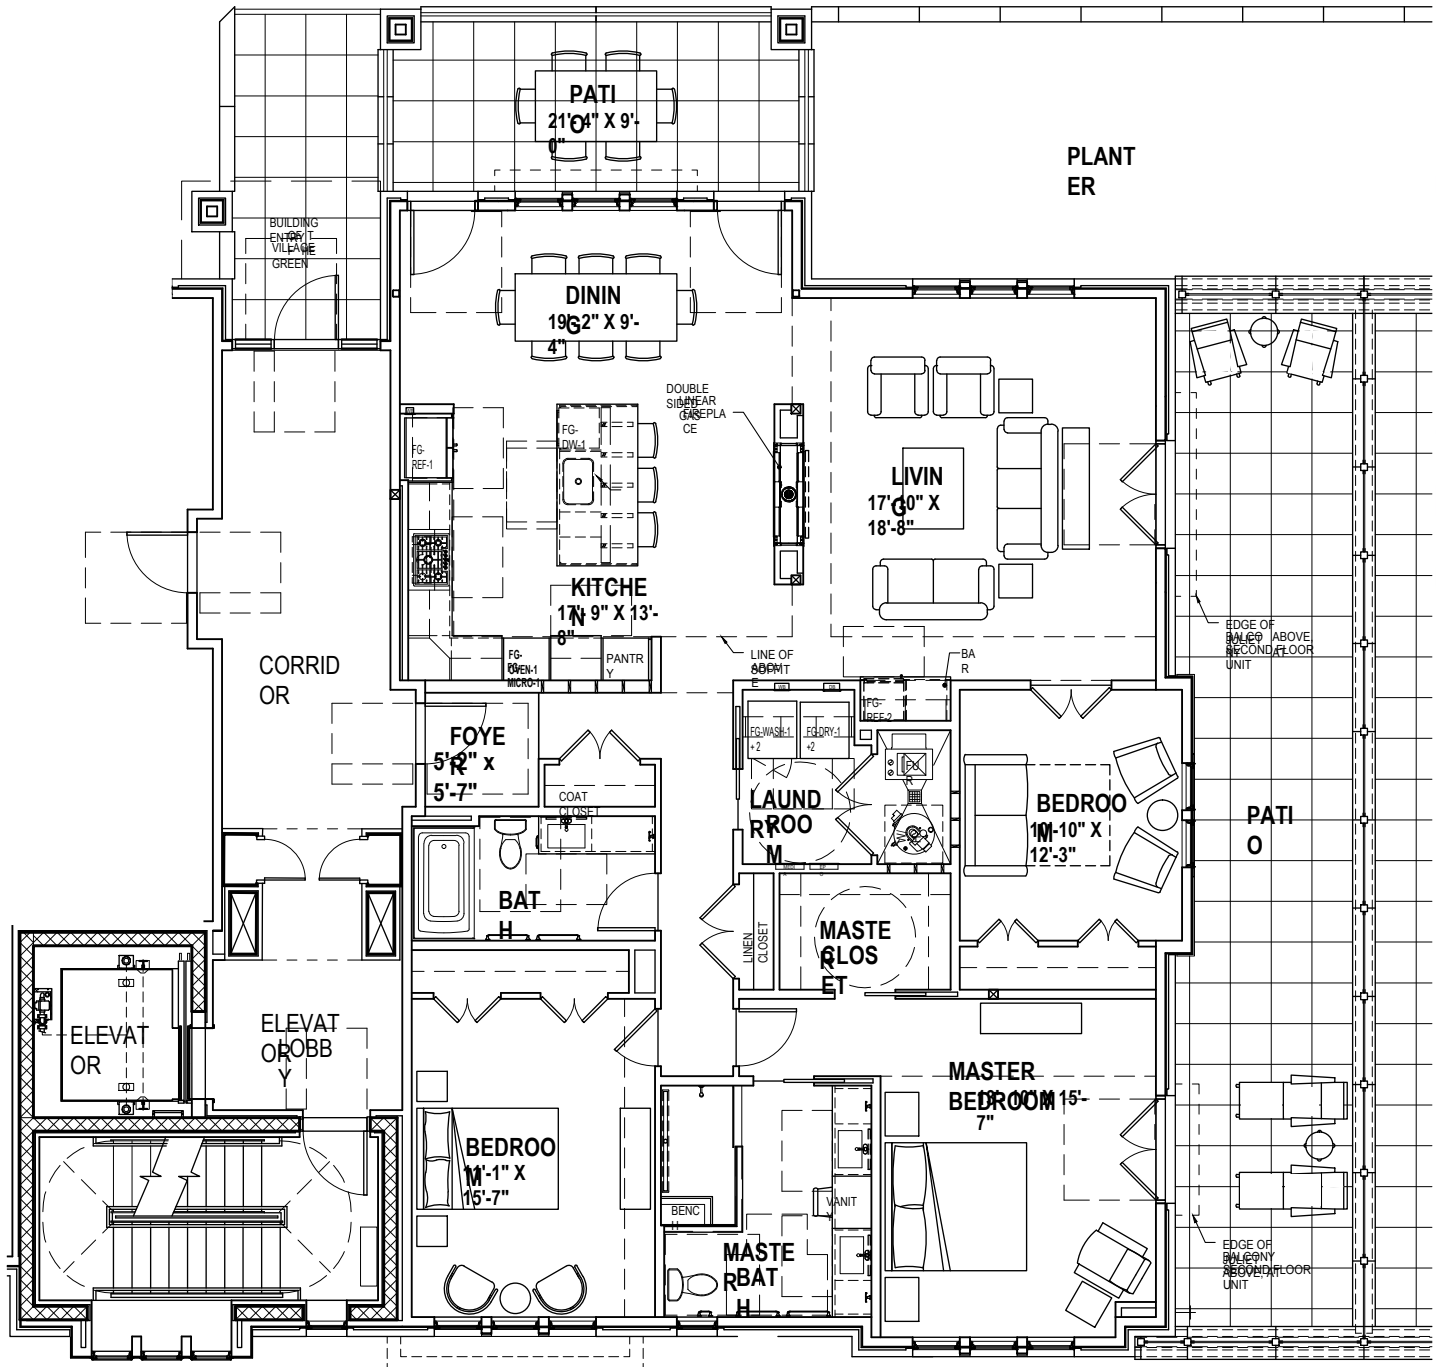

# Village Green 102

3 Bedroom, 2 Bath

2,131 SF

THE ACADEMY AT MAPLETON HILL 2023

85% Refundable Membership: \$2,500,000  
 2023 Monthly Dues: \$9,934  
 One Time Second Person Membership: \$50,000  
 Second Person Monthly Membership: \$800