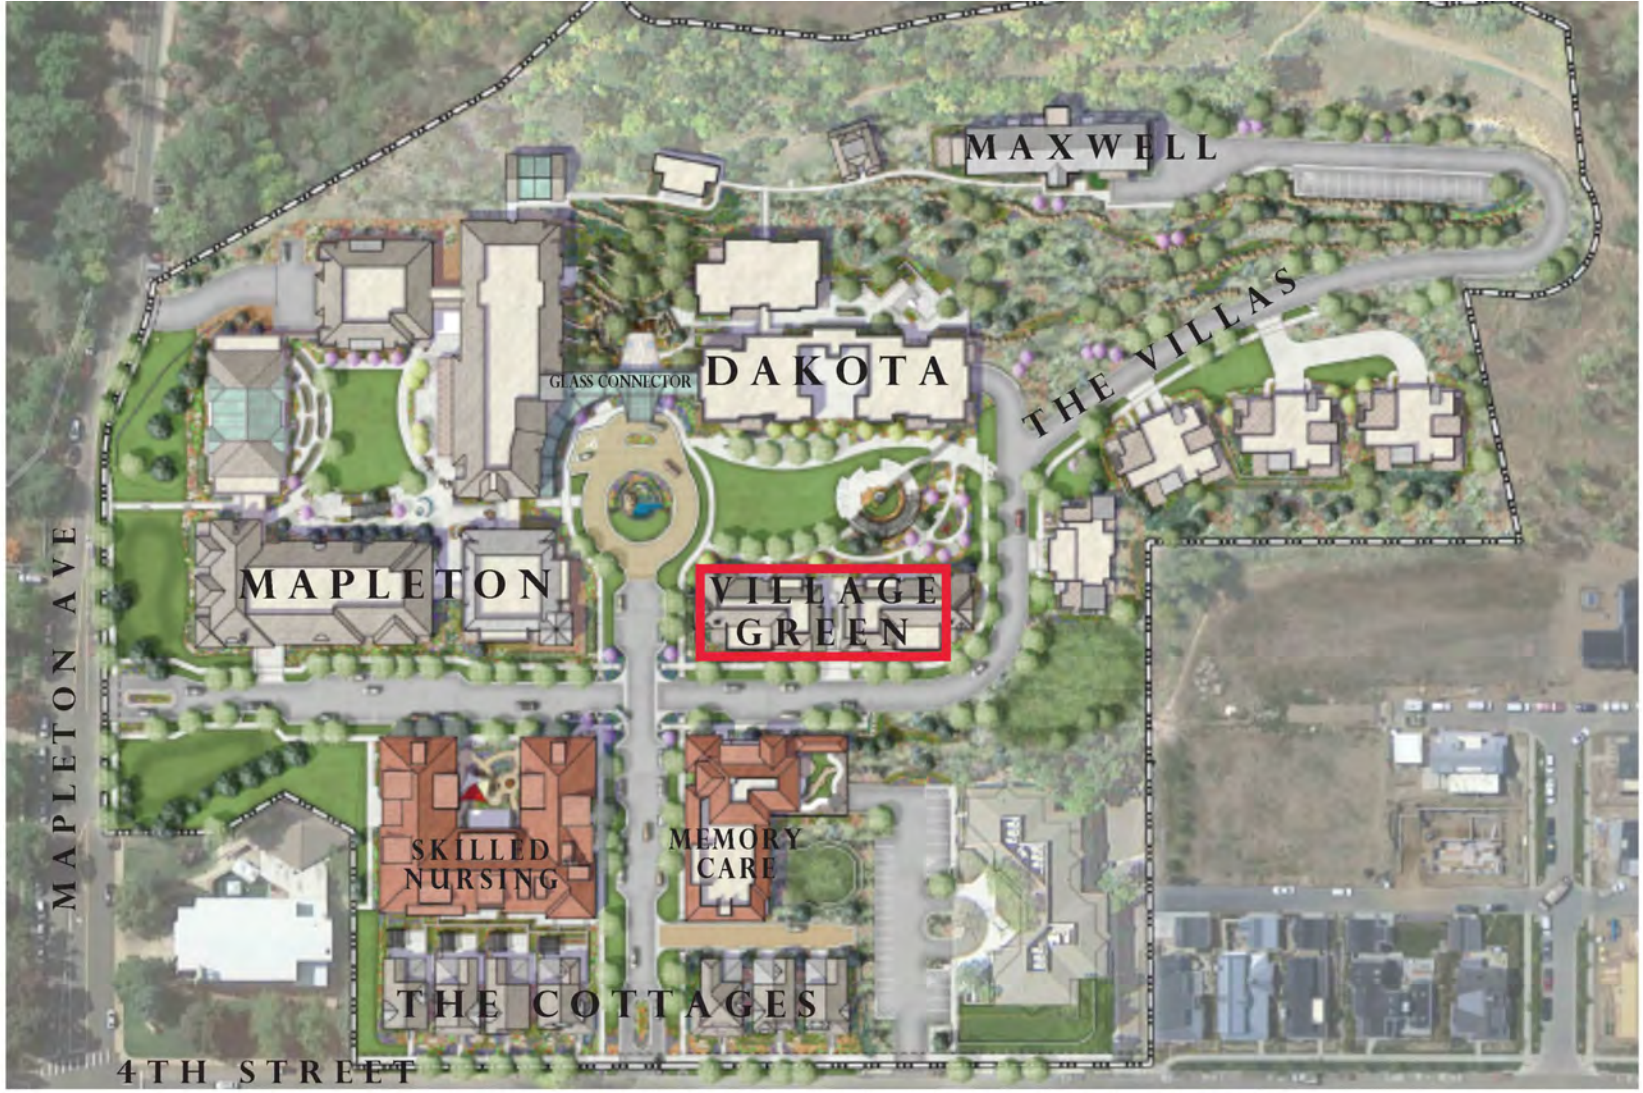

# Village Green 102

3 Bedroom, 2 Bath

2,131 SF

THE ACADEMY AT MAPLETON HILL 2023

85% Refundable Membership: \$2,500,000  
 2023 Monthly Dues: \$9,934  
 One Time Second Person Membership: \$50,000  
 Second Person Monthly Membership: \$800

\* Prices are subject to change.