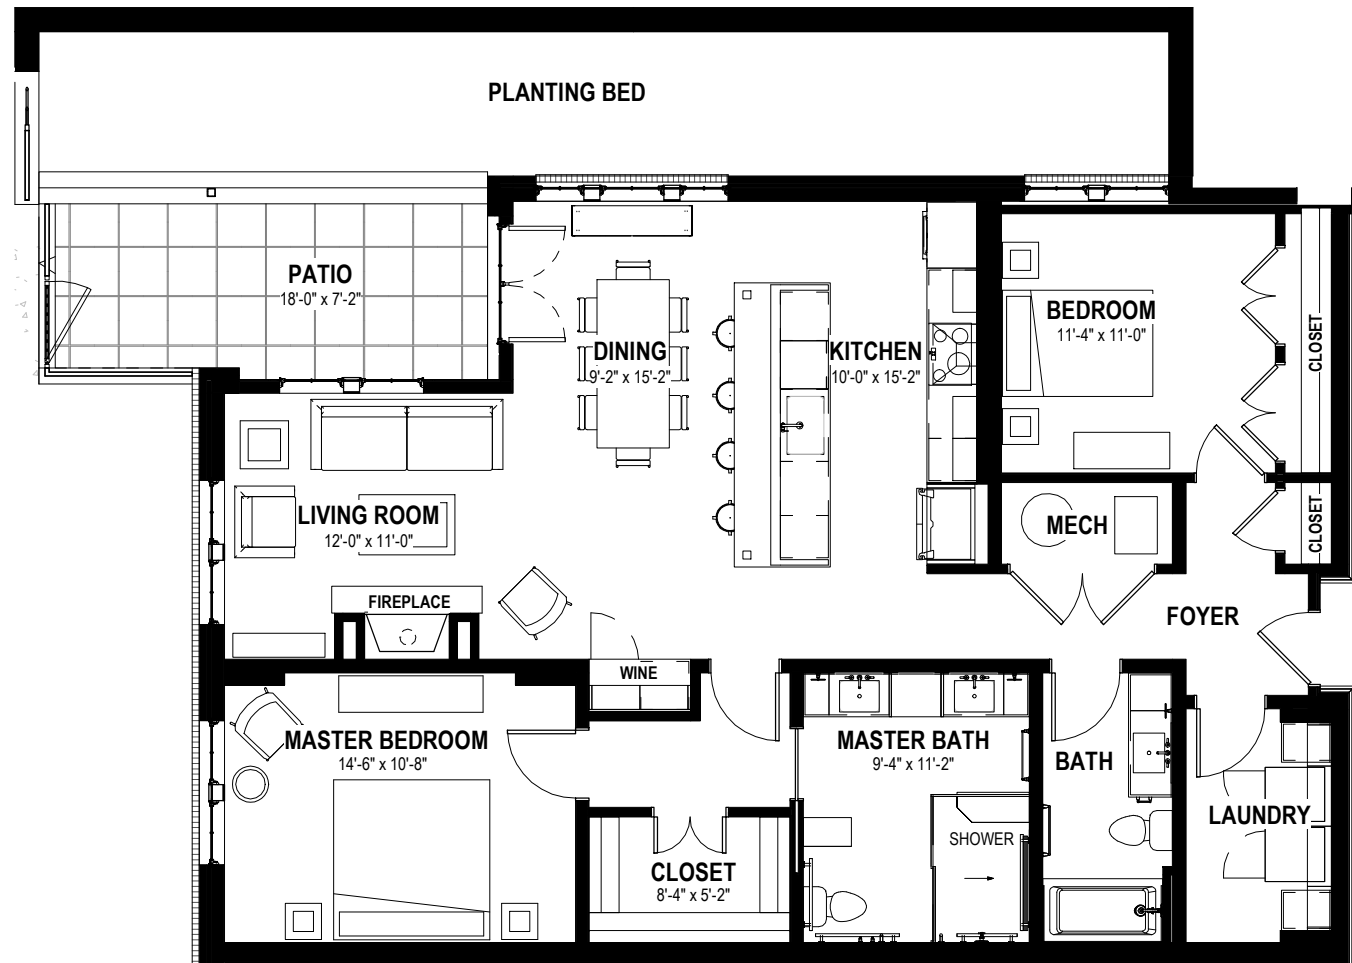

Dakota 301
1,425 SF
2 Bed, 2 Bath

THE ACADEMY AT MAPLETON HILL 2023

LEVEL 3

85% Refundable Membership: \$1,620,000
2023 Monthly Dues: \$9,218
One Time Second Person Membership: \$50,000
Second Person Monthly Membership: \$800

* Prices are subject to change. Floor plans are approximate.