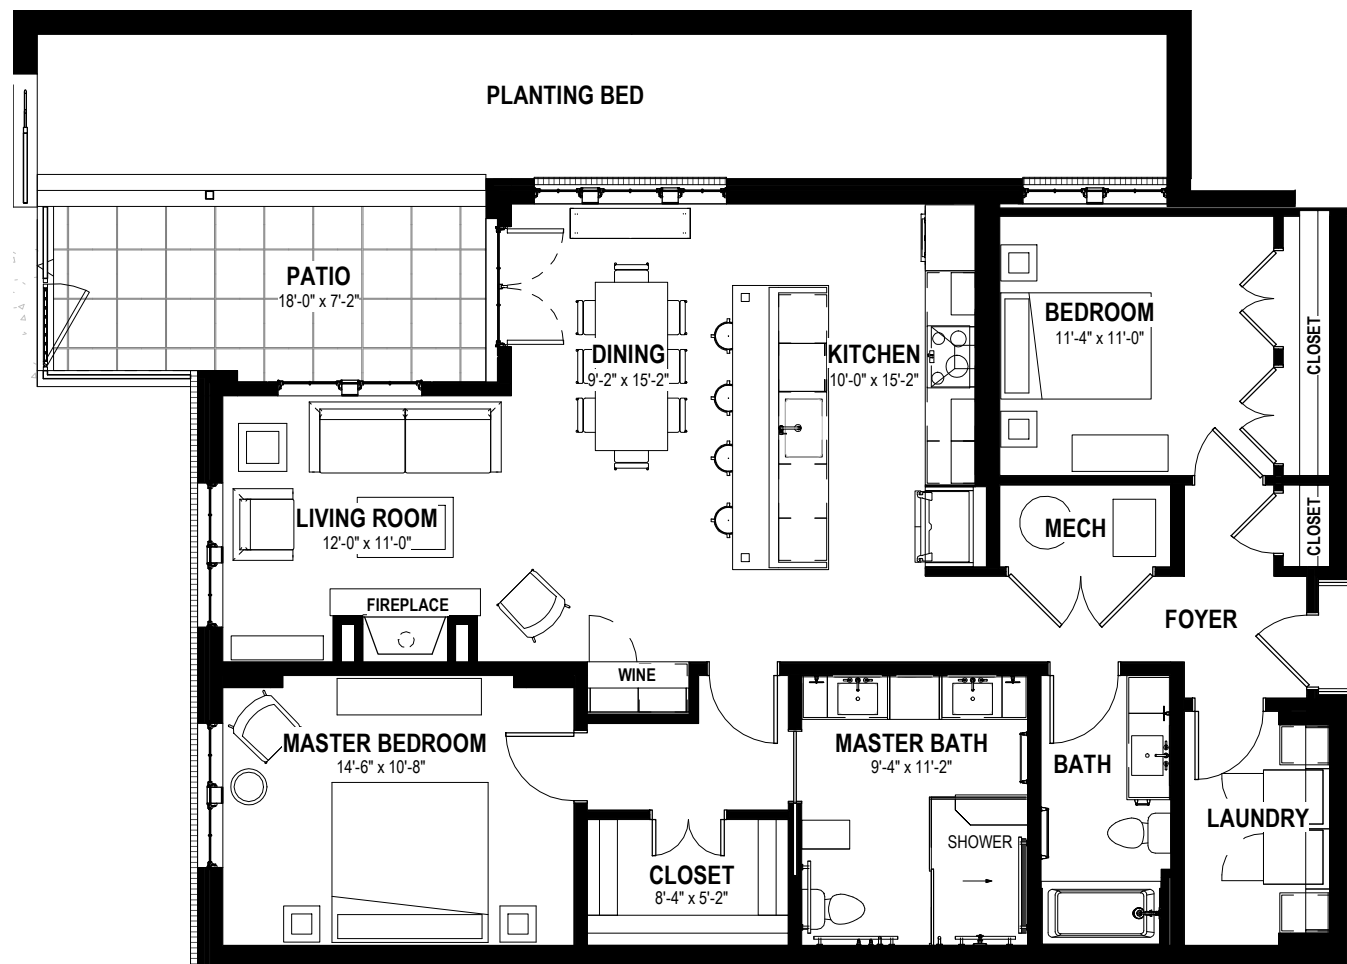

# Dakota 201

1,425 SF

2 Bed, 2 Bath

THE ACADEMY AT MAPLETON HILL 2023

85% Refundable Membership: \$1,535,000

2023 Monthly Dues: \$9,121

One Time Second Person Membership: \$50,000

Second Person Monthly Membership: \$800

\* Prices are subject to change. Floor plans are approximate.

LEVEL 2