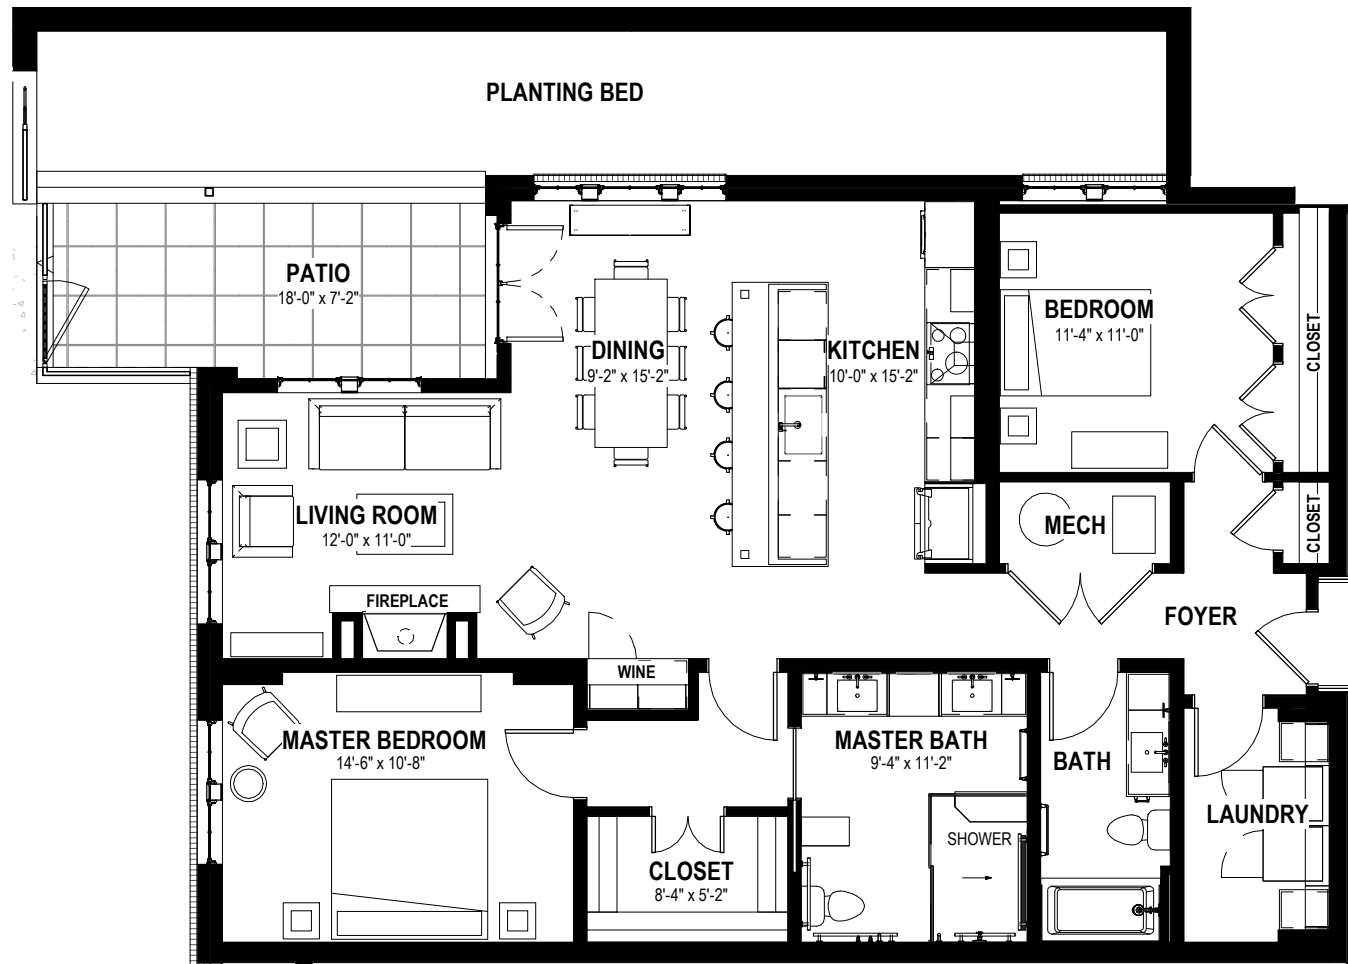

**Dakota 101**  
**1,425 SF**  
**2 Bed, 2 Bath**

THE ACADEMY AT MAPLETON HILL 2023

**85% Refundable Membership: \$1,430,000**  
**2023 Monthly Dues: \$8,939**  
**One Time Second Person Membership: \$50,000**  
**Second Person Monthly Membership: \$800**

\* Prices are subject to change. Floor plans are approximate.