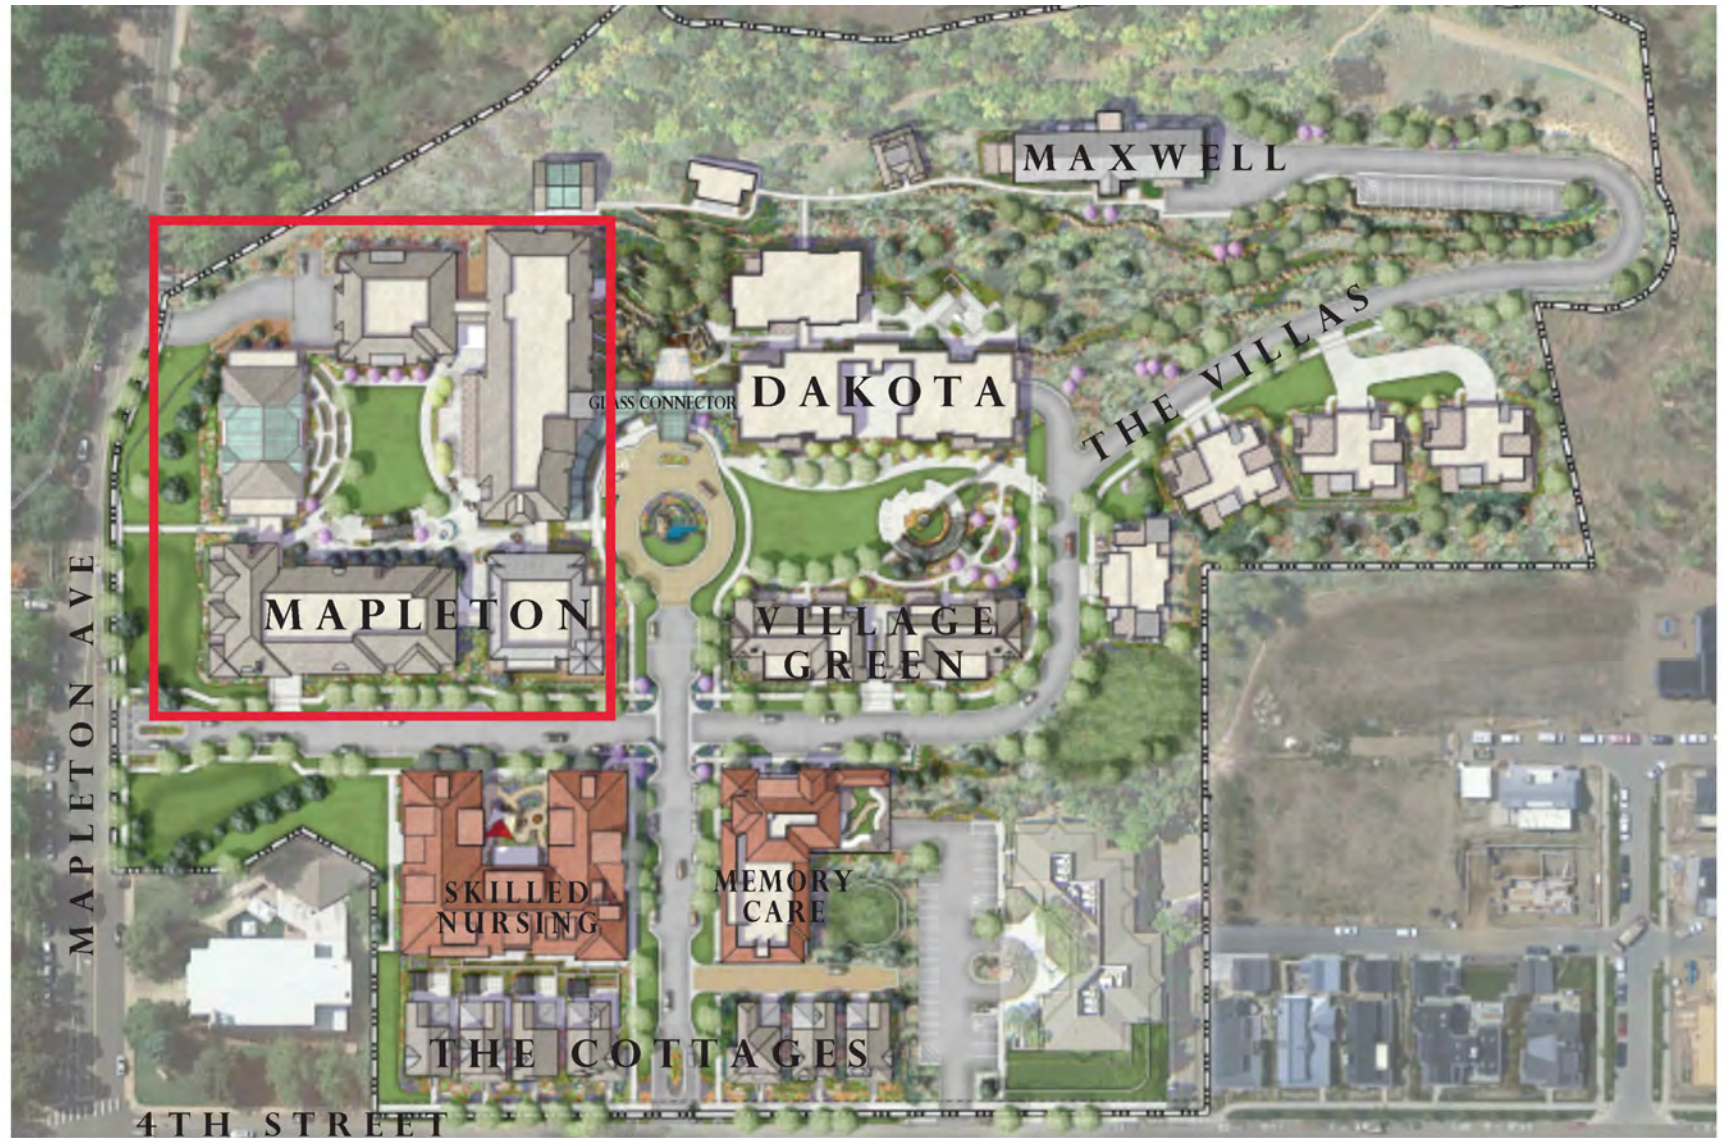

Mapleton 315

1,270 SF

2 Bed, 2 Bath

THE ACADEMY AT MAPLETON HILL 2023

85% Refundable Membership: \$1,545,000

2023 Monthly Dues: \$8,912

One Time Second Person Membership: \$50,000

Second Person Monthly Membership: \$800

* Prices are subject to change. Floor plans are approximate.