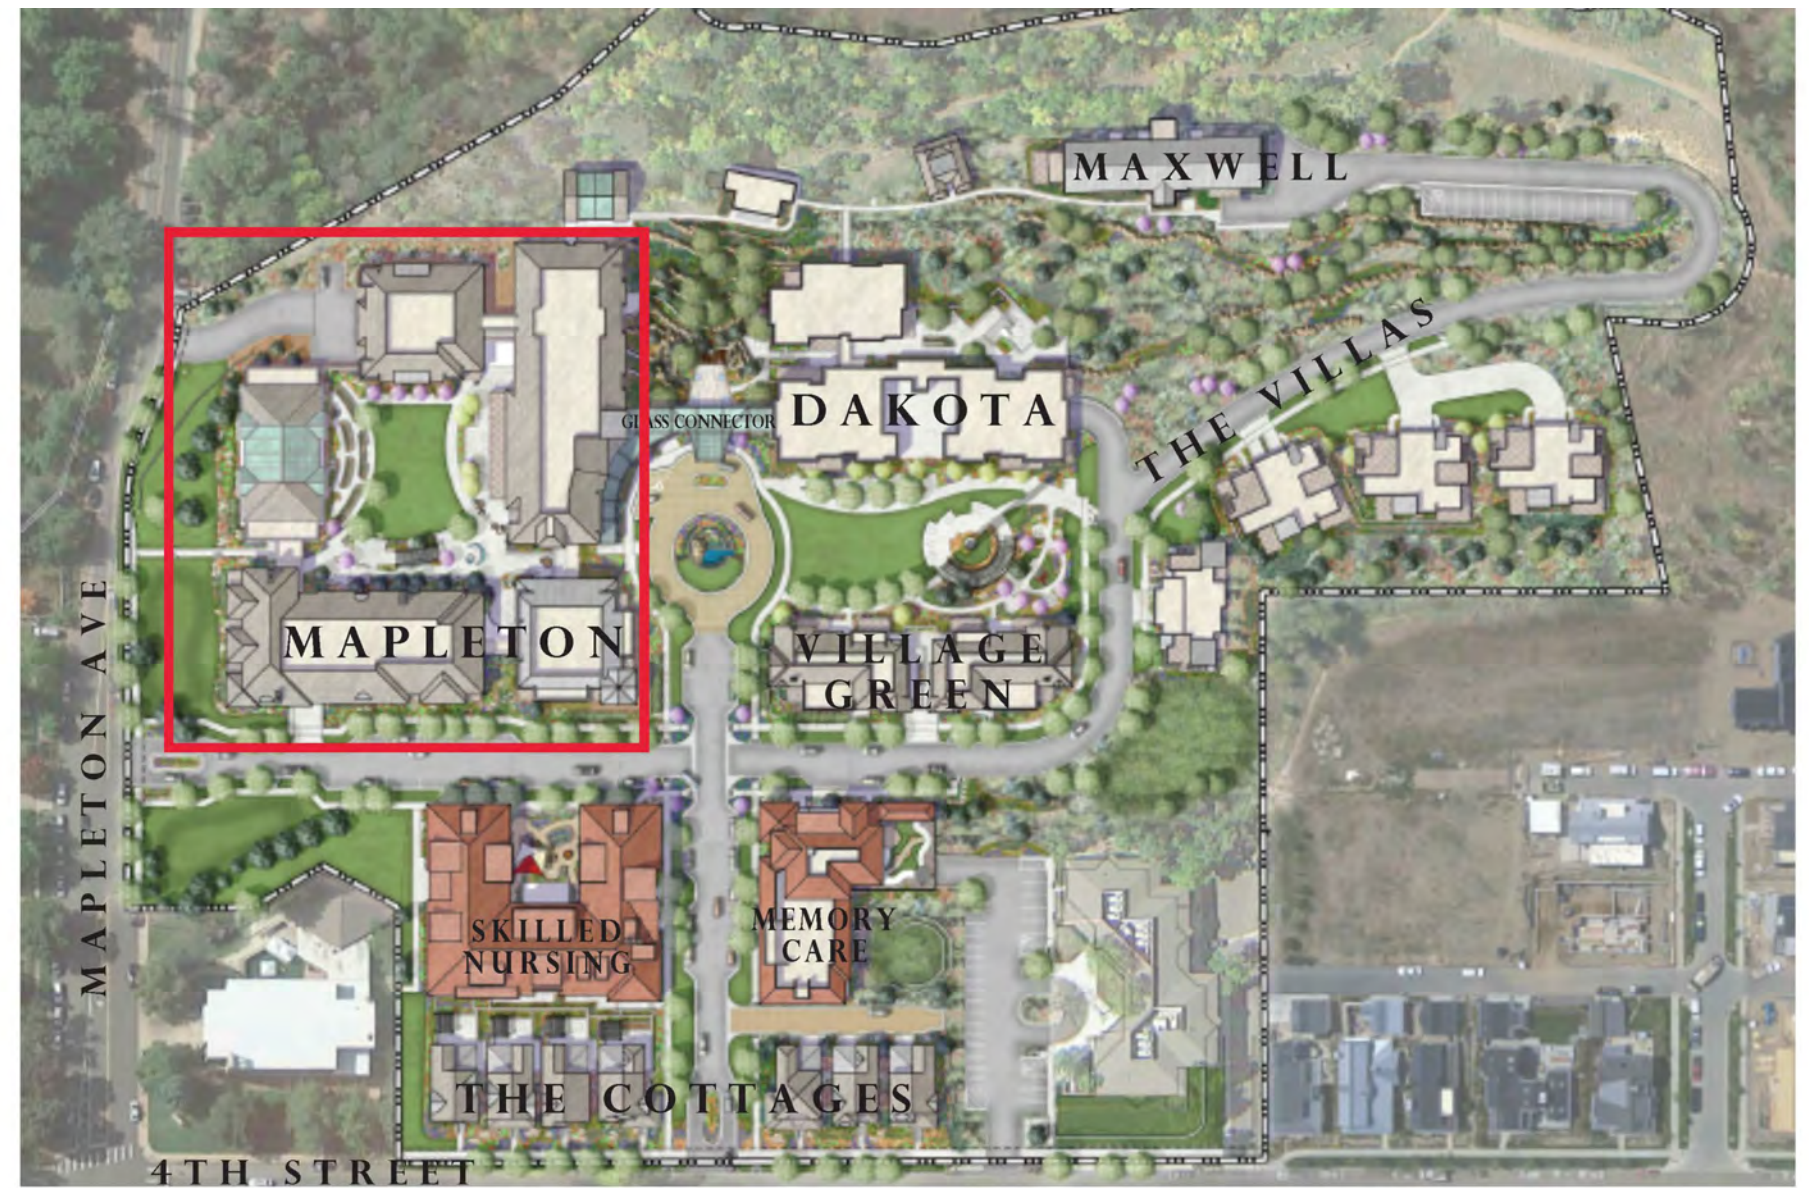

Mapleton 314

1,165 SF

2 Bed, 2 Bath

THE ACADEMY AT MAPLETON HILL 2023

85% Refundable Membership: \$1,440,000

2023 Monthly Dues: \$8,866

One Time Second Person Membership: \$50,000

Second Person Monthly Membership: \$800

* Prices are subject to change. Floor plans are approximate.