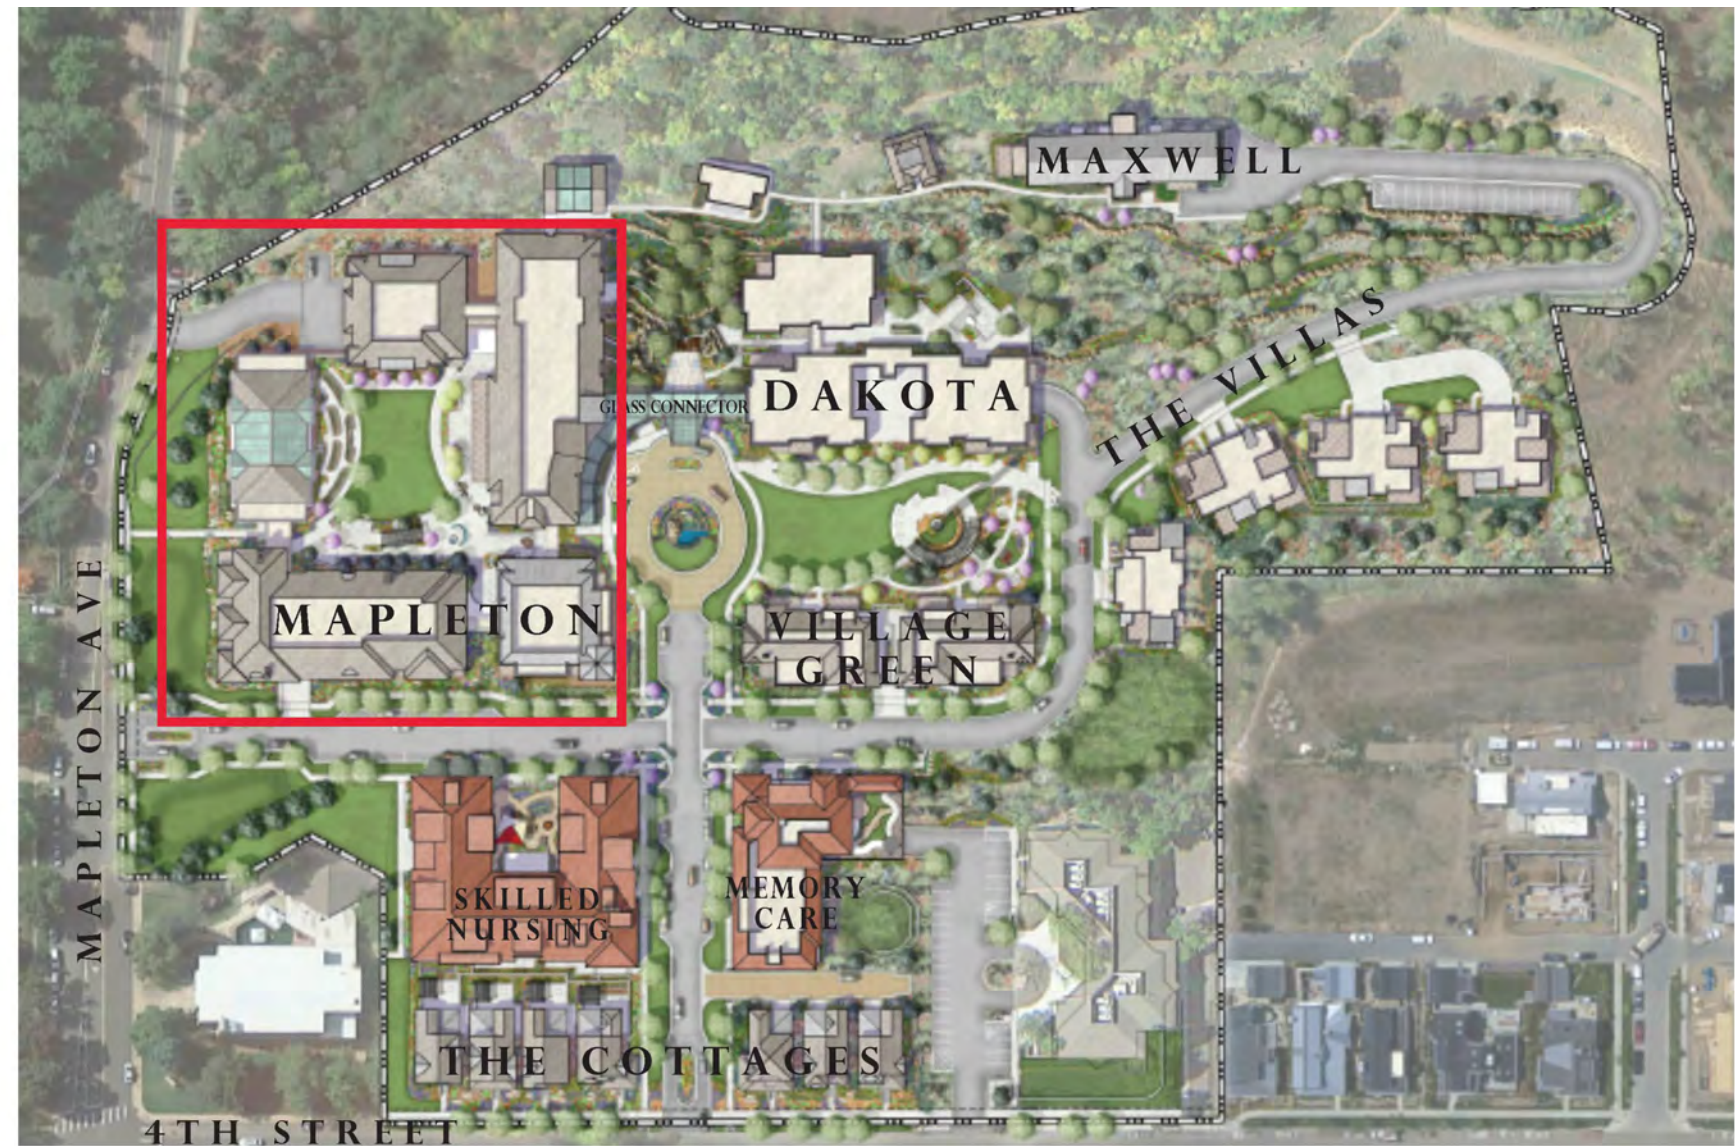

Mapleton 309

1,270 SF

2 Bed, 2 Bath

85% Refundable Membership: \$1,530,000

2023 Monthly Dues: \$8,963

One Time Second Person Membership: \$50,000

Second Person Monthly Membership: \$800

* Prices are subject to change. Floor plans are approximate.

THE ACADEMY AT MAPLETON HILL 2023