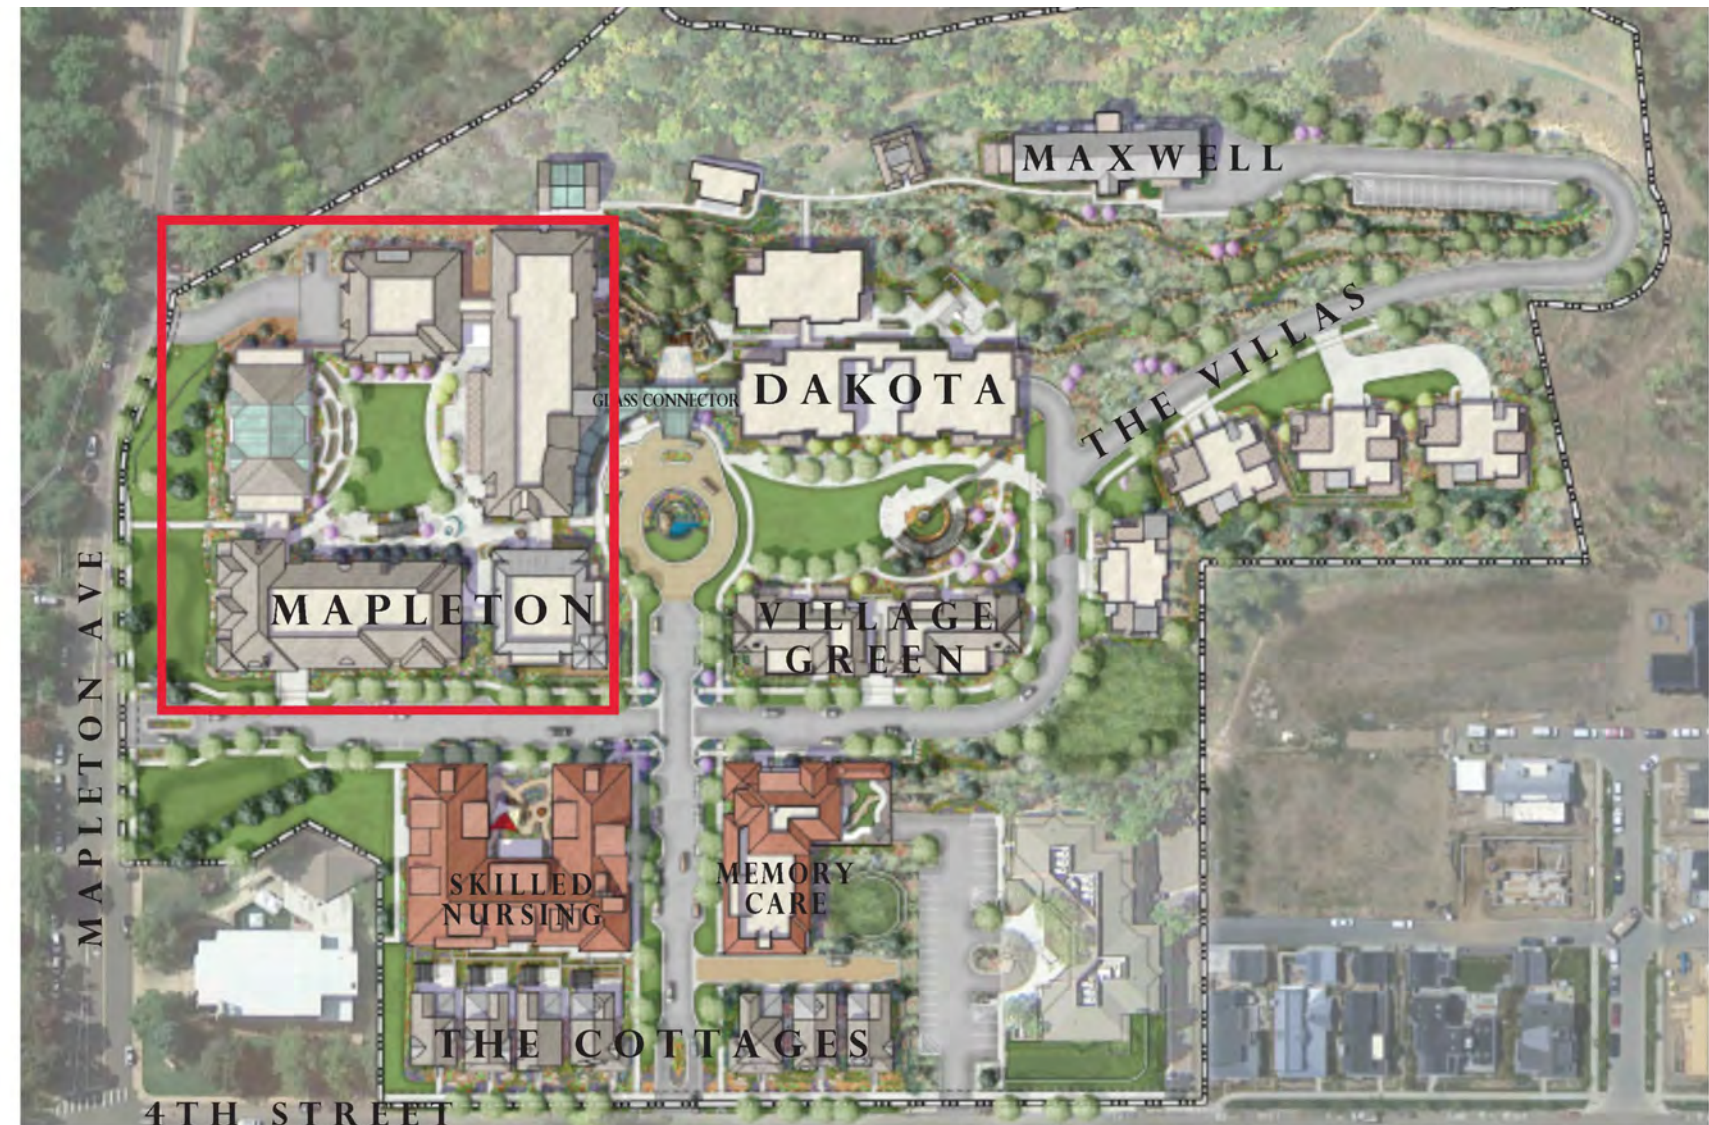

Mapleton 303

1,305 SF

2 Bed, 2 Bath

85% Refundable Membership: \$1,575,000

2023 Monthly Dues: \$8,901

One Time Second Person Membership: \$50,000

Second Person Monthly Membership: \$800

* Prices are subject to change. Floor plans are approximate.

THE ACADEMY AT MAPLETON HILL 2023