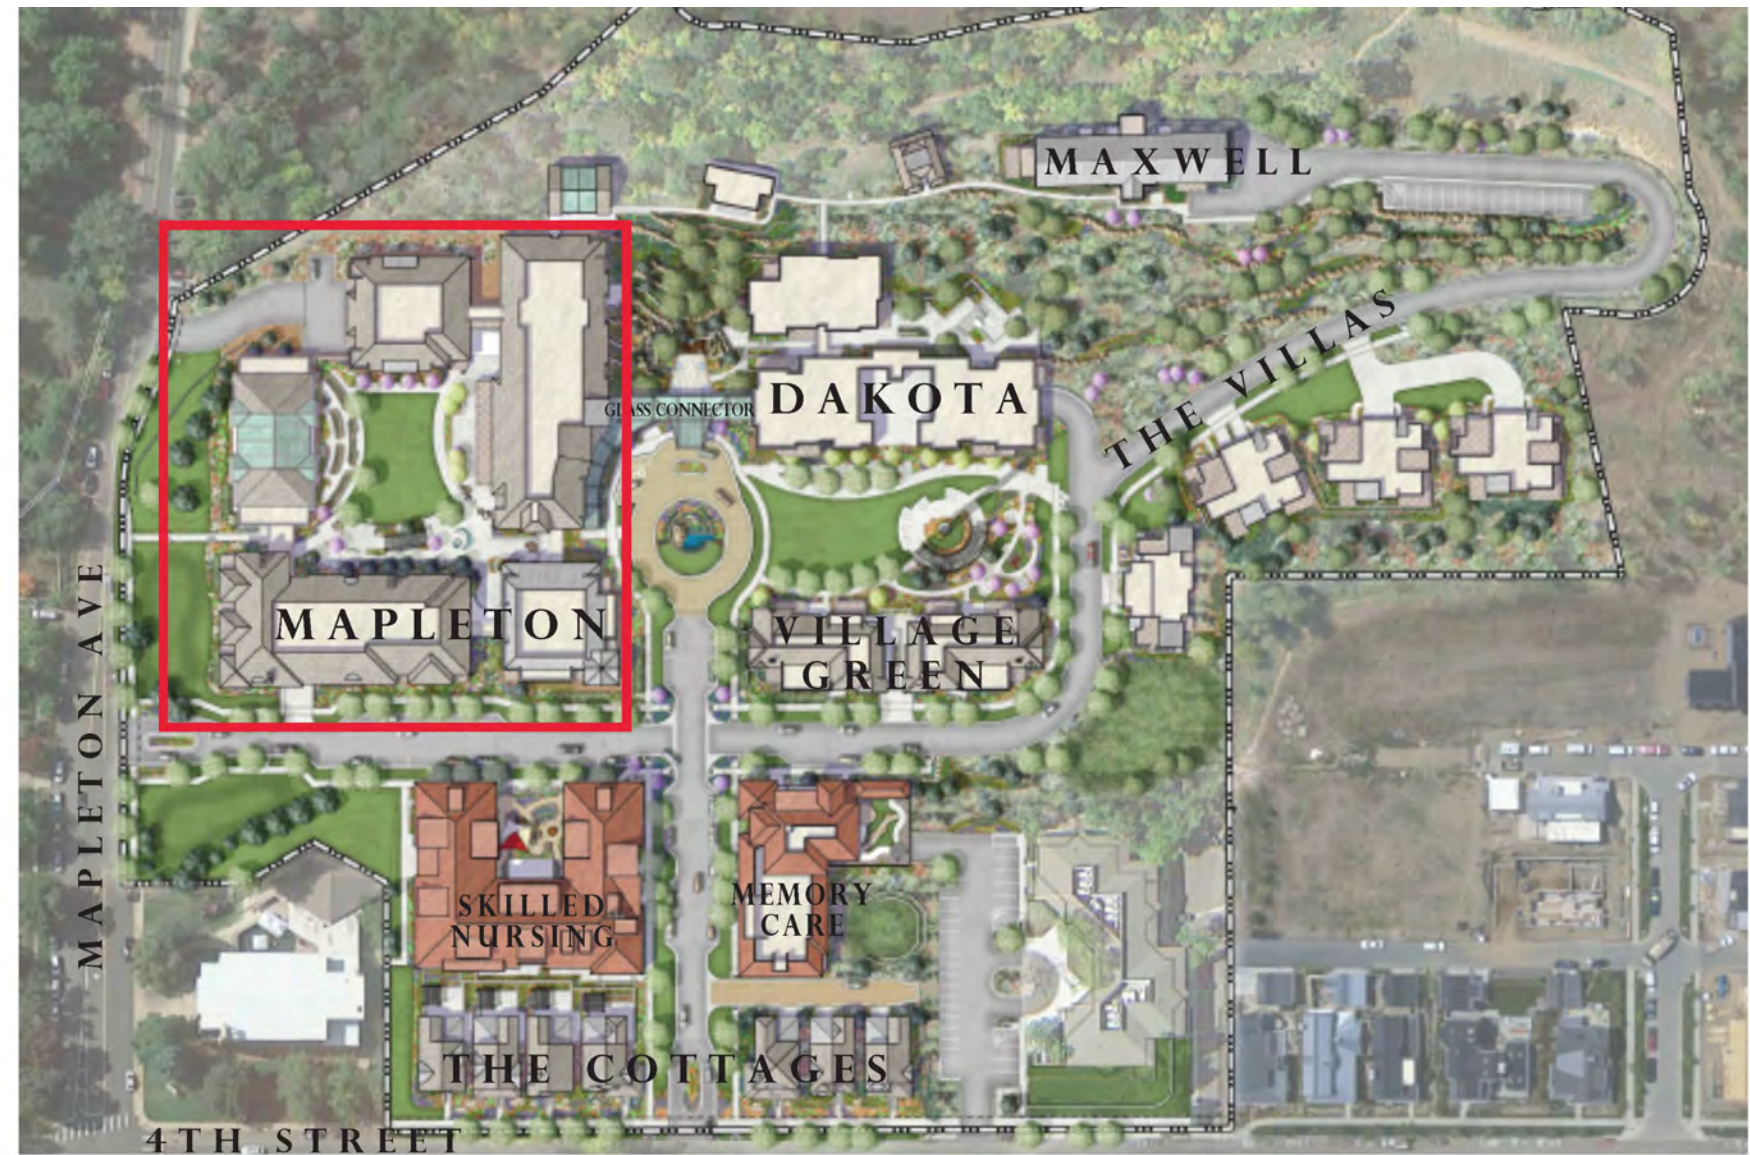

Mapleton 220

1,455 SF

2 Bed, 2 Bath

THE ACADEMY AT MAPLETON HILL 2023

85% Refundable Membership: \$1,675,000

2023 Monthly Dues: \$9,034

One Time Second Person Membership: \$50,000

Second Person Monthly Membership: \$800

* Prices are subject to change. Floor plans are approximate.