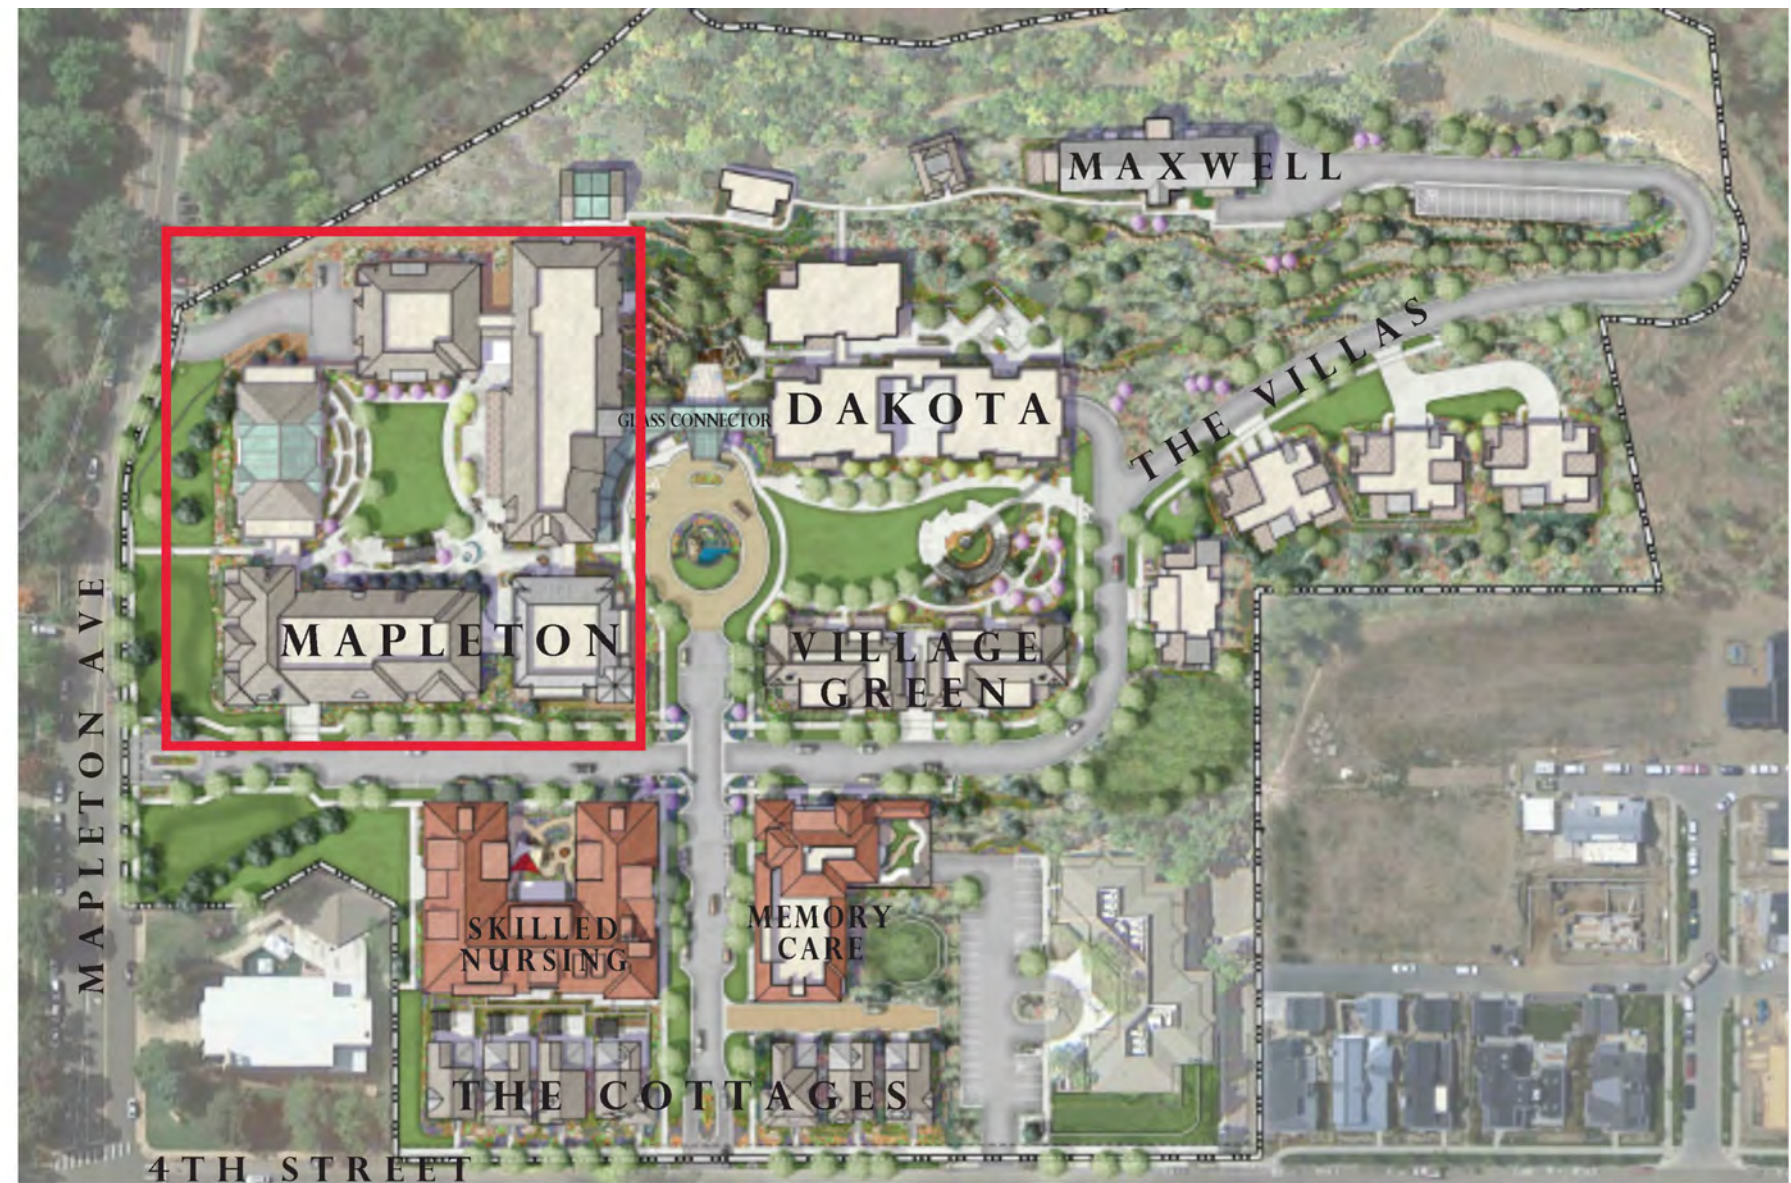

Mapleton 215

1,270 SF

2 Bed, 2 Bath

THE ACADEMY AT MAPLETON HILL 2023

85% Refundable Membership: \$1,465,000

2023 Monthly Dues: \$8,869

One Time Second Person Membership: \$50,000

Second Person Monthly Membership: \$800

* Prices are subject to change. Floor plans are approximate.