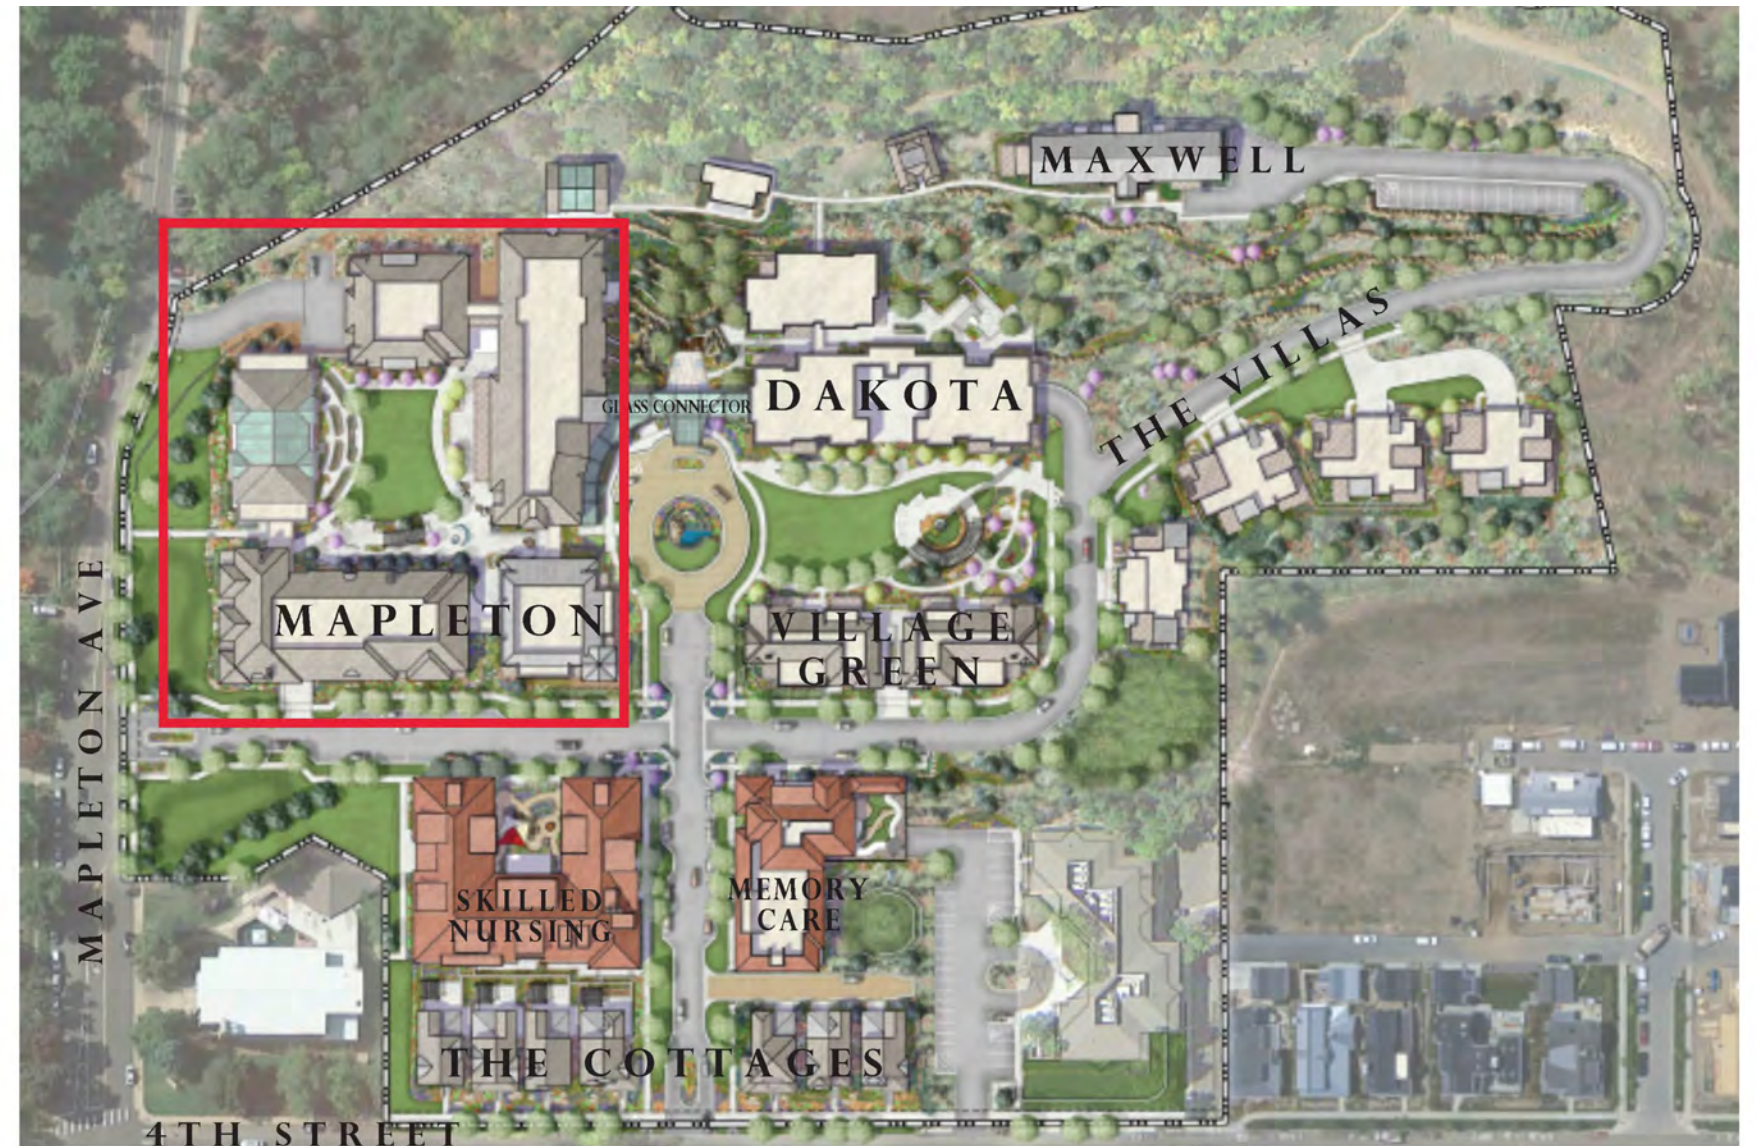

Mapleton 214

1,165 SF

2 Bed, 2 Bath

THE ACADEMY AT MAPLETON HILL 2023

85% Refundable Membership: \$1,355,000

2023 Monthly Dues: \$8,823

One Time Second Person Membership: \$50,000

Second Person Monthly Membership: \$800

* Prices are subject to change. Floor plans are approximate.