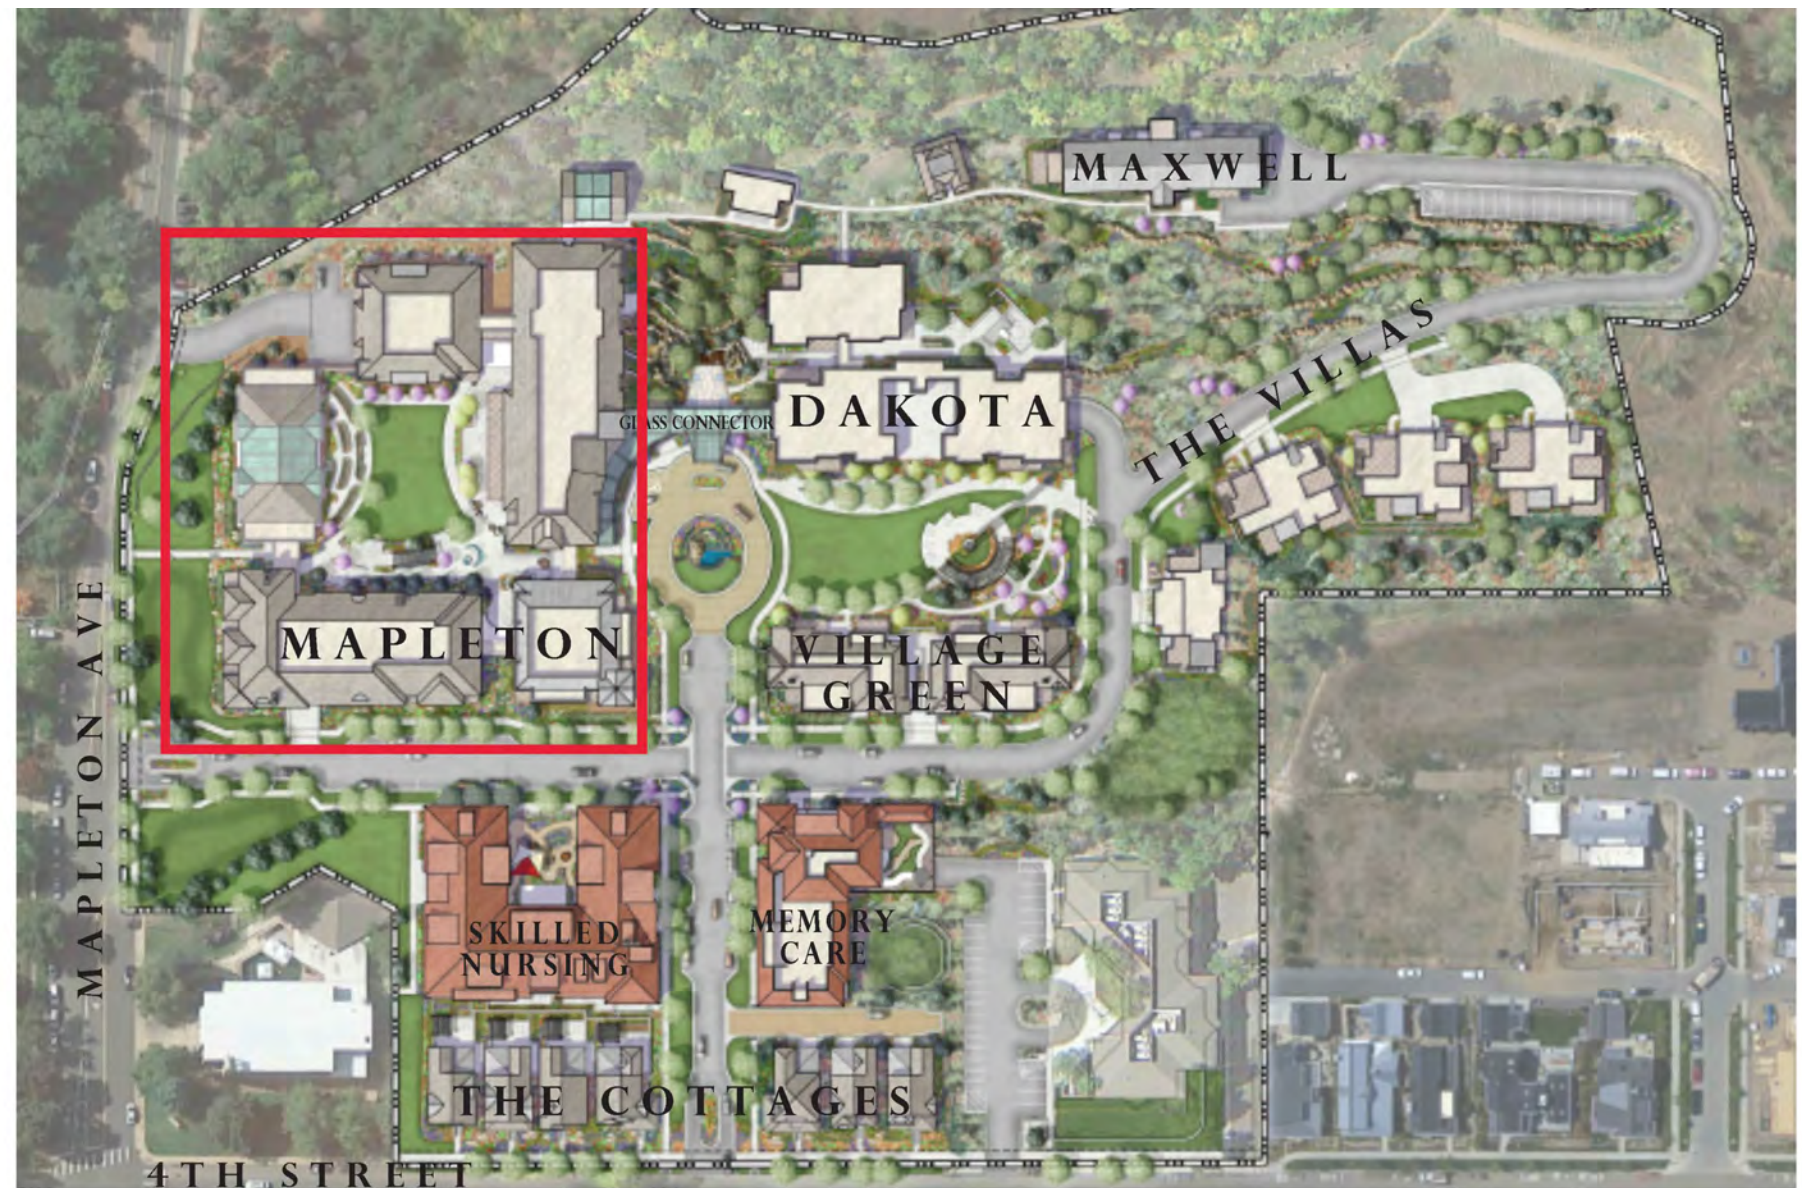

Mapleton 213

1,265 SF

2 Bed, 2 Bath

85% Refundable Membership: \$1,475,000

2023 Monthly Dues: \$8,949

One Time Second Person Membership: \$50,000

Second Person Monthly Membership: \$800

* Prices are subject to change. Floor plans are approximate.

THE ACADEMY AT MAPLETON HILL 2023