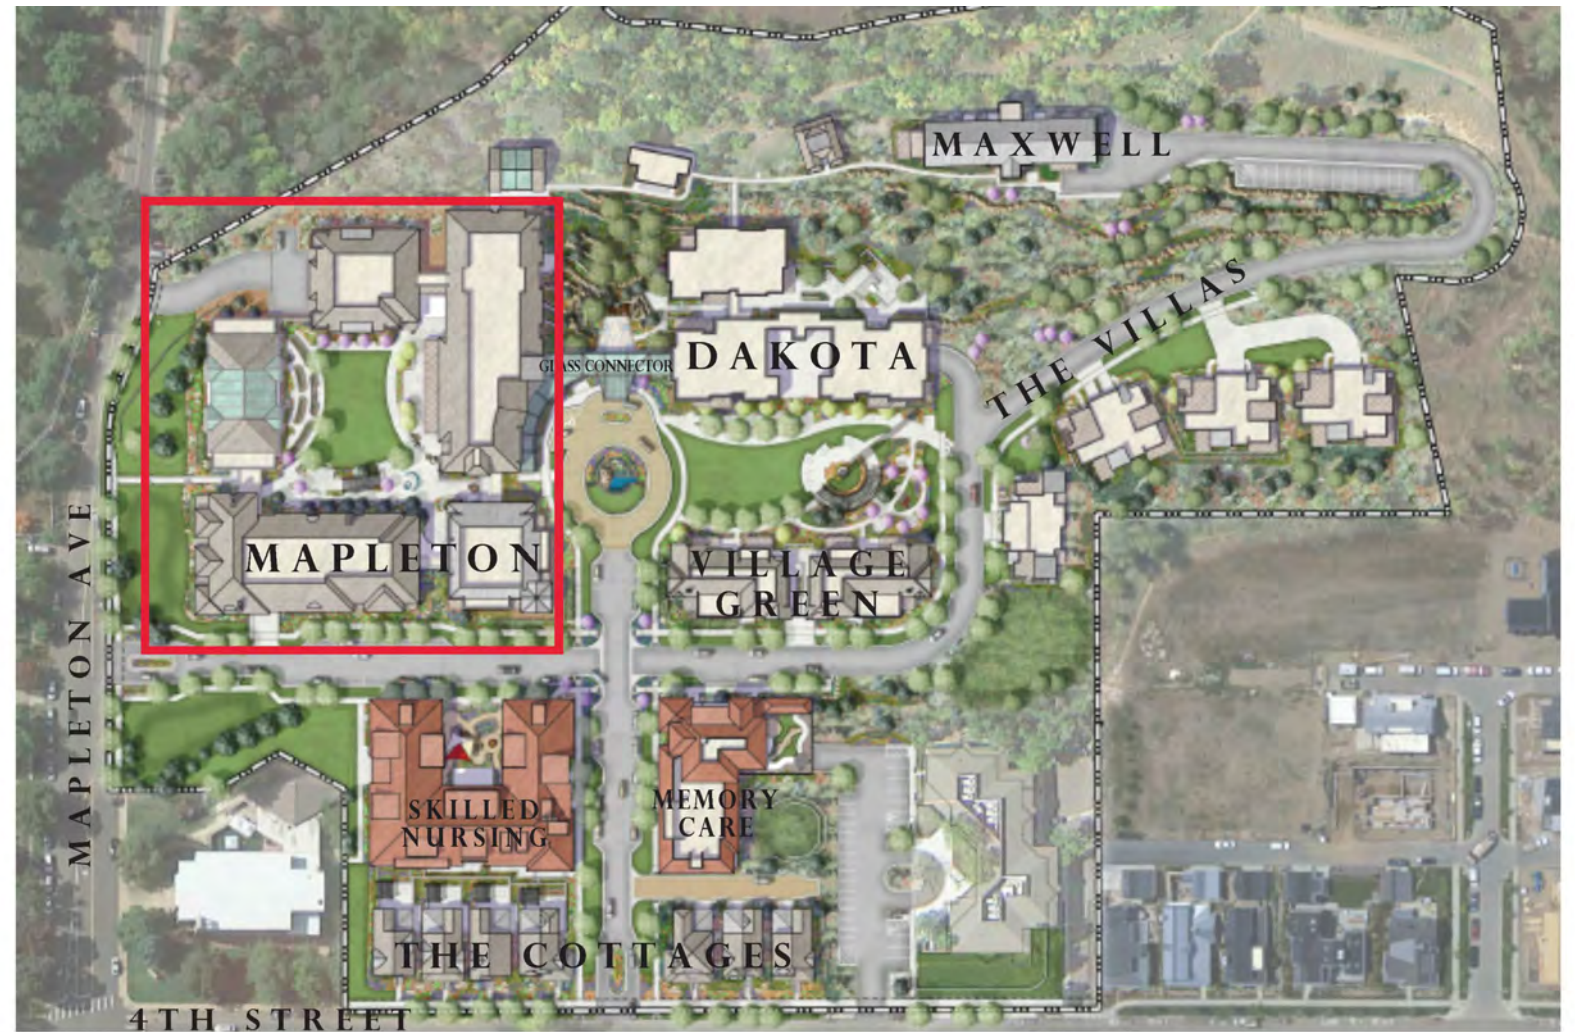

Mapleton 209

1,270 SF

2 Bed, 2 Bath

THE ACADEMY AT MAPLETON HILL 2023

85% Refundable Membership: \$1,455,000

2023 Monthly Dues: \$8,905

One Time Second Person Membership: \$50,000

Second Person Monthly Membership: \$800