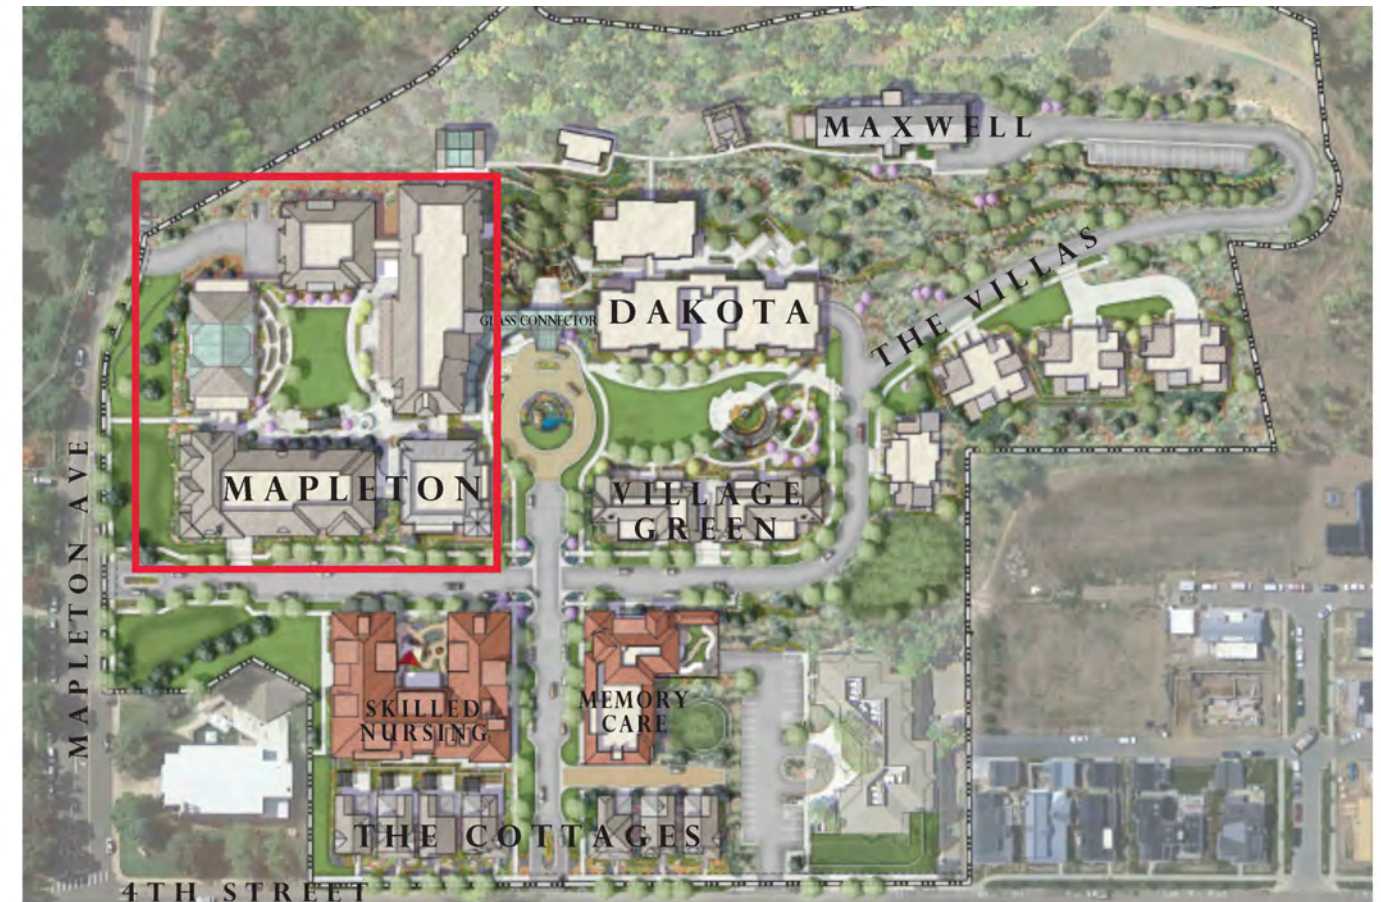

Mapleton 207

1,645 SF

2 Bed, 2 Bath, 1 Den

85% Refundable Membership: \$1,980,000

2023 Monthly Dues: \$9,491

One Time Second Person Membership: \$50,000

Second Person Monthly Membership: \$800

* Prices are subject to change.

THE ACADEMY AT MAPLETON HILL 2023