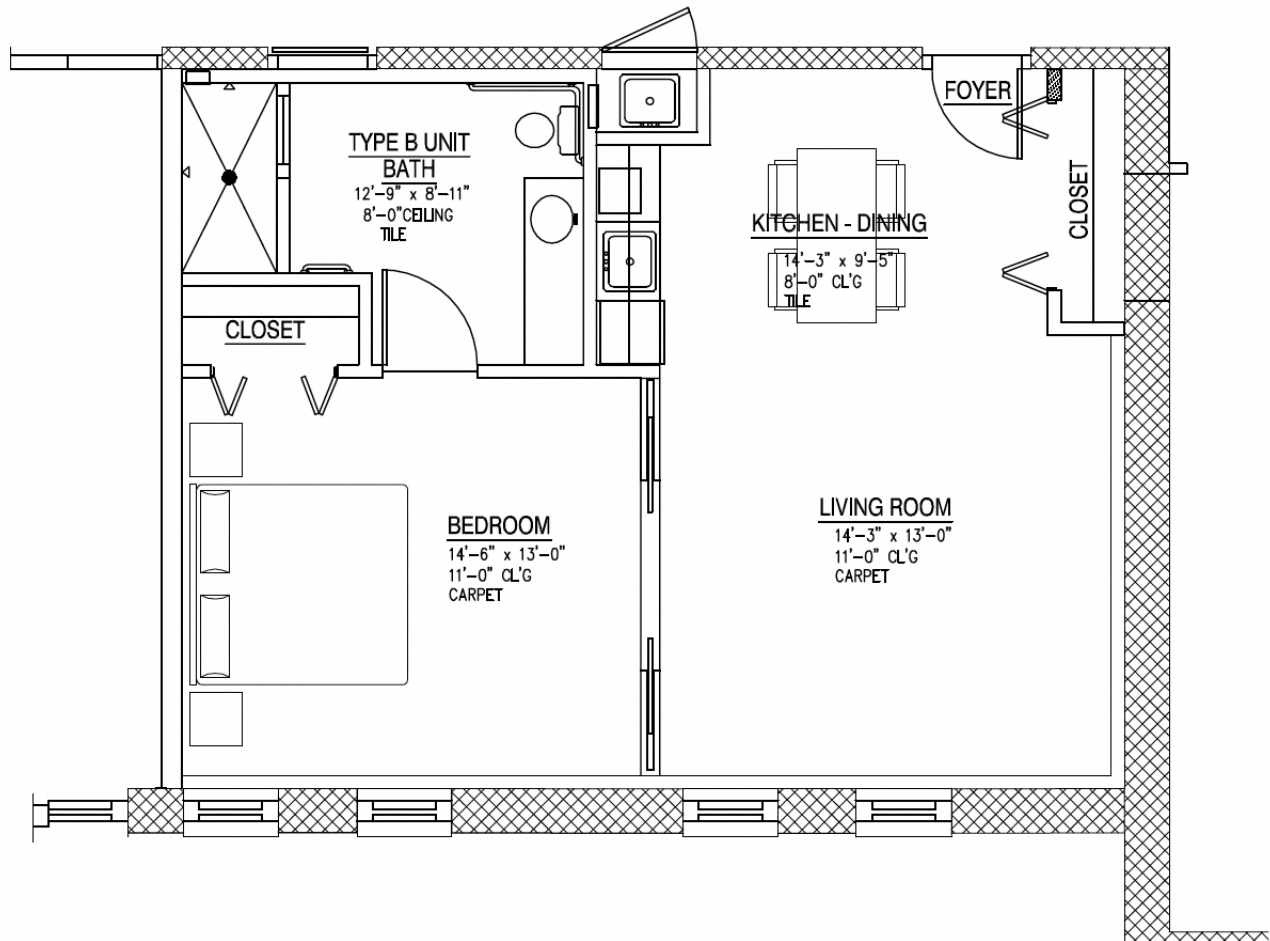

floor plan

ACADEMY RESIDENCE A108
Approximate scale: 1/8" = 1'0"
678 Square Feet

Note: Room dimensions are approximate

MEMBERSHIP FEE OPTIONS FOR LEASING
A108 | Assisted Living | 1 Bedroom | 678 Square Feet